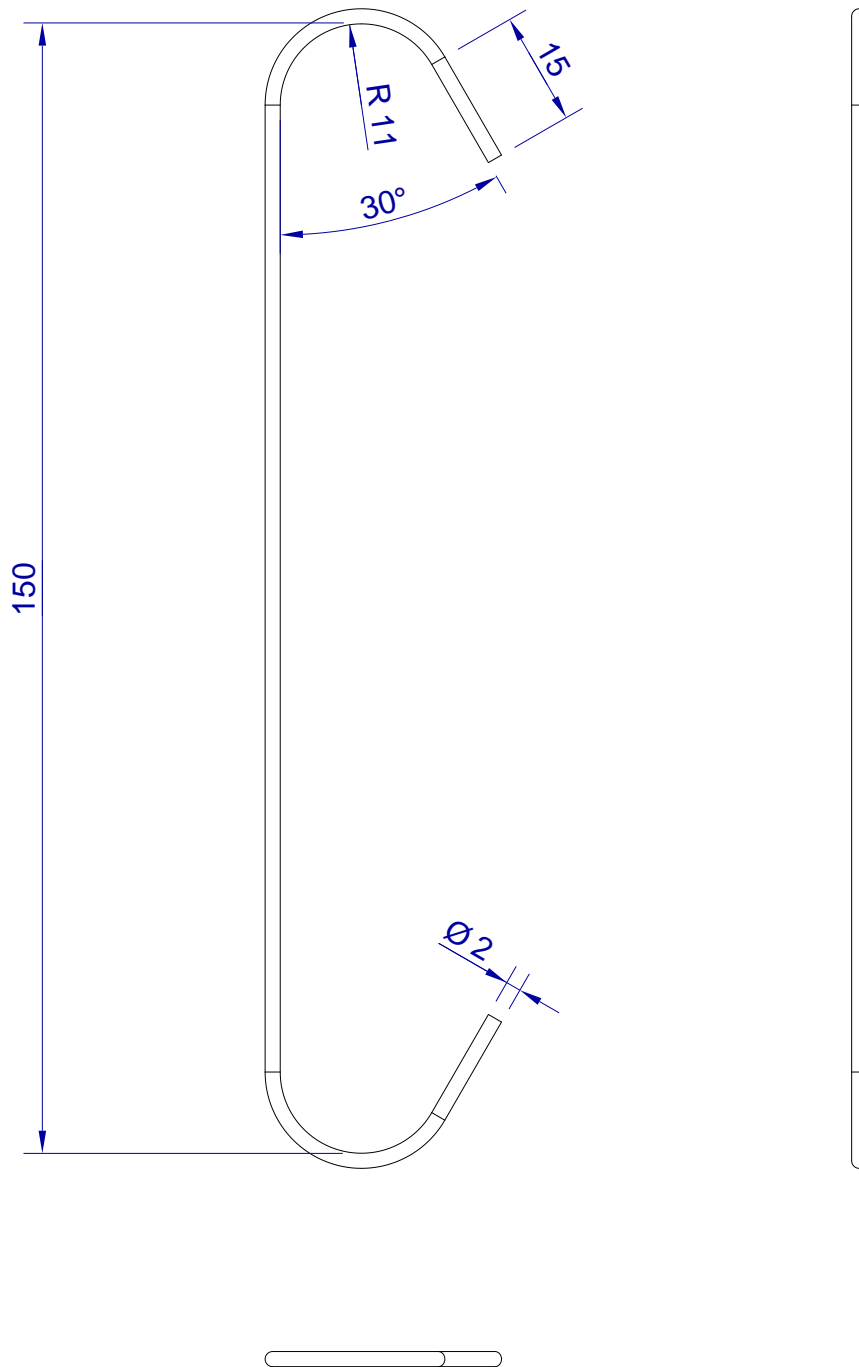

This drawing is HangOn AB property. It can't be reproduced or communicated without our written agreement

hang[®]
On

Product no.
150X2,0 PR11X2
Description
Hook, stock item