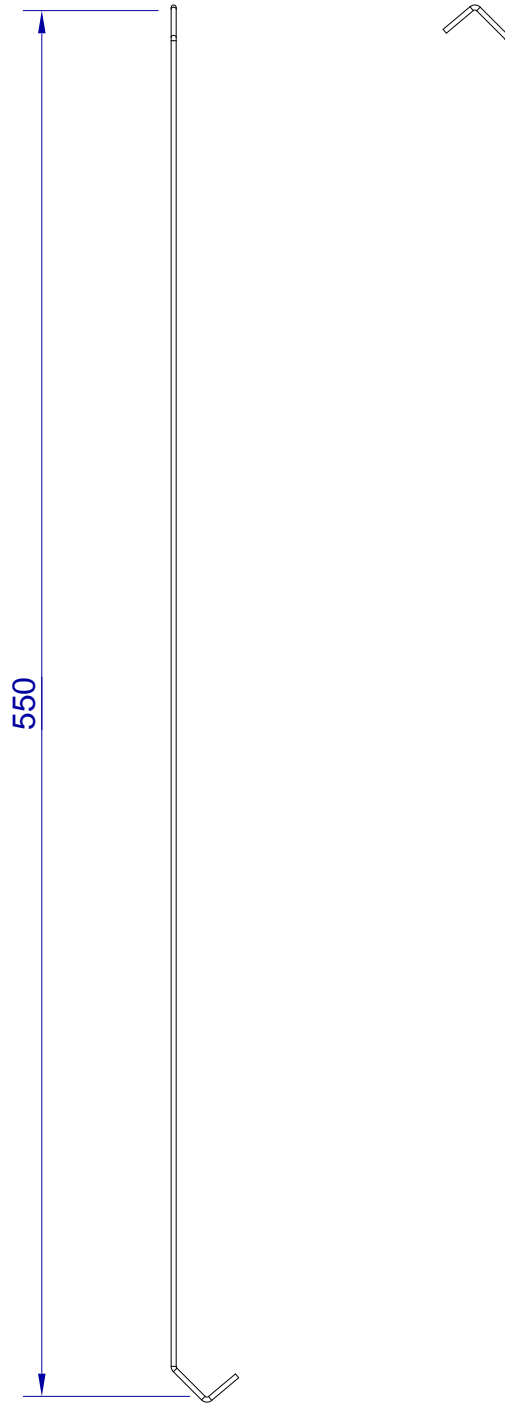

This drawing is HangOn AB property. It can't be reproduced or communicated without our written agreement

hang[®]
On

Product no.
550X2,0 90DVX2
Description
Hook, stock item