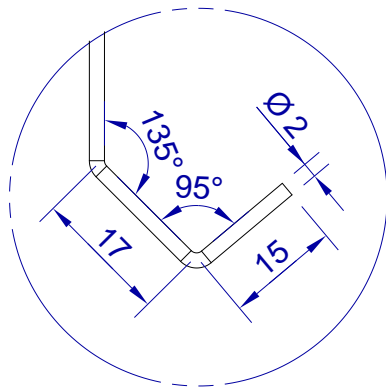

This drawing is HangOn AB property. It can't be reproduced or communicated without our written agreement

hang[®]
On

Product no.
550X2,0 90DVX2
Description
Hook, stock item