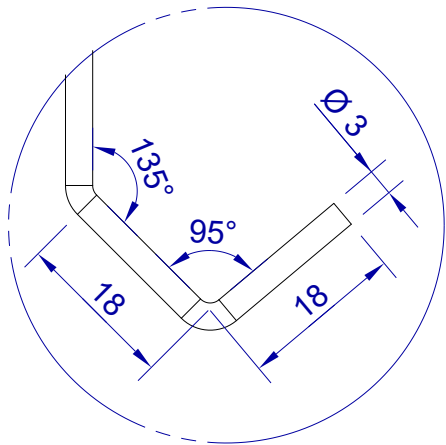

This drawing is HangOn AB property. It can't be reproduced or communicated without our written agreement

hang[®]
On

Product no.
450X3,0 PDVX2
Description
Hook, stock item