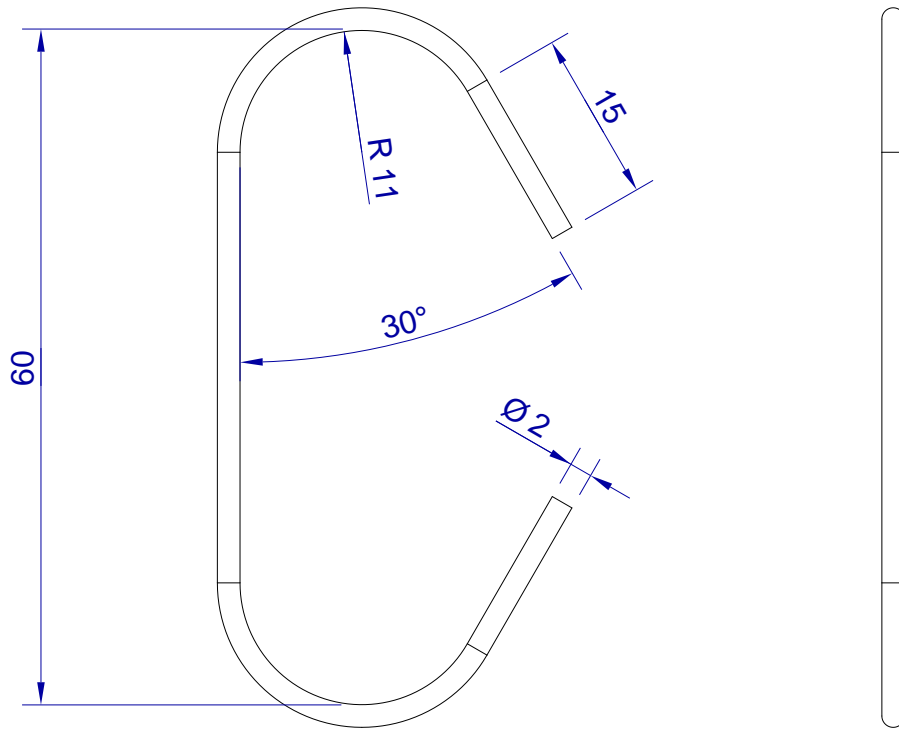

This drawing is HangOn AB property. It can't be reproduced or communicated without our written agreement

hang[®]
On

Product no.
060X2,0 PR11X2
Description
Hook, stock item