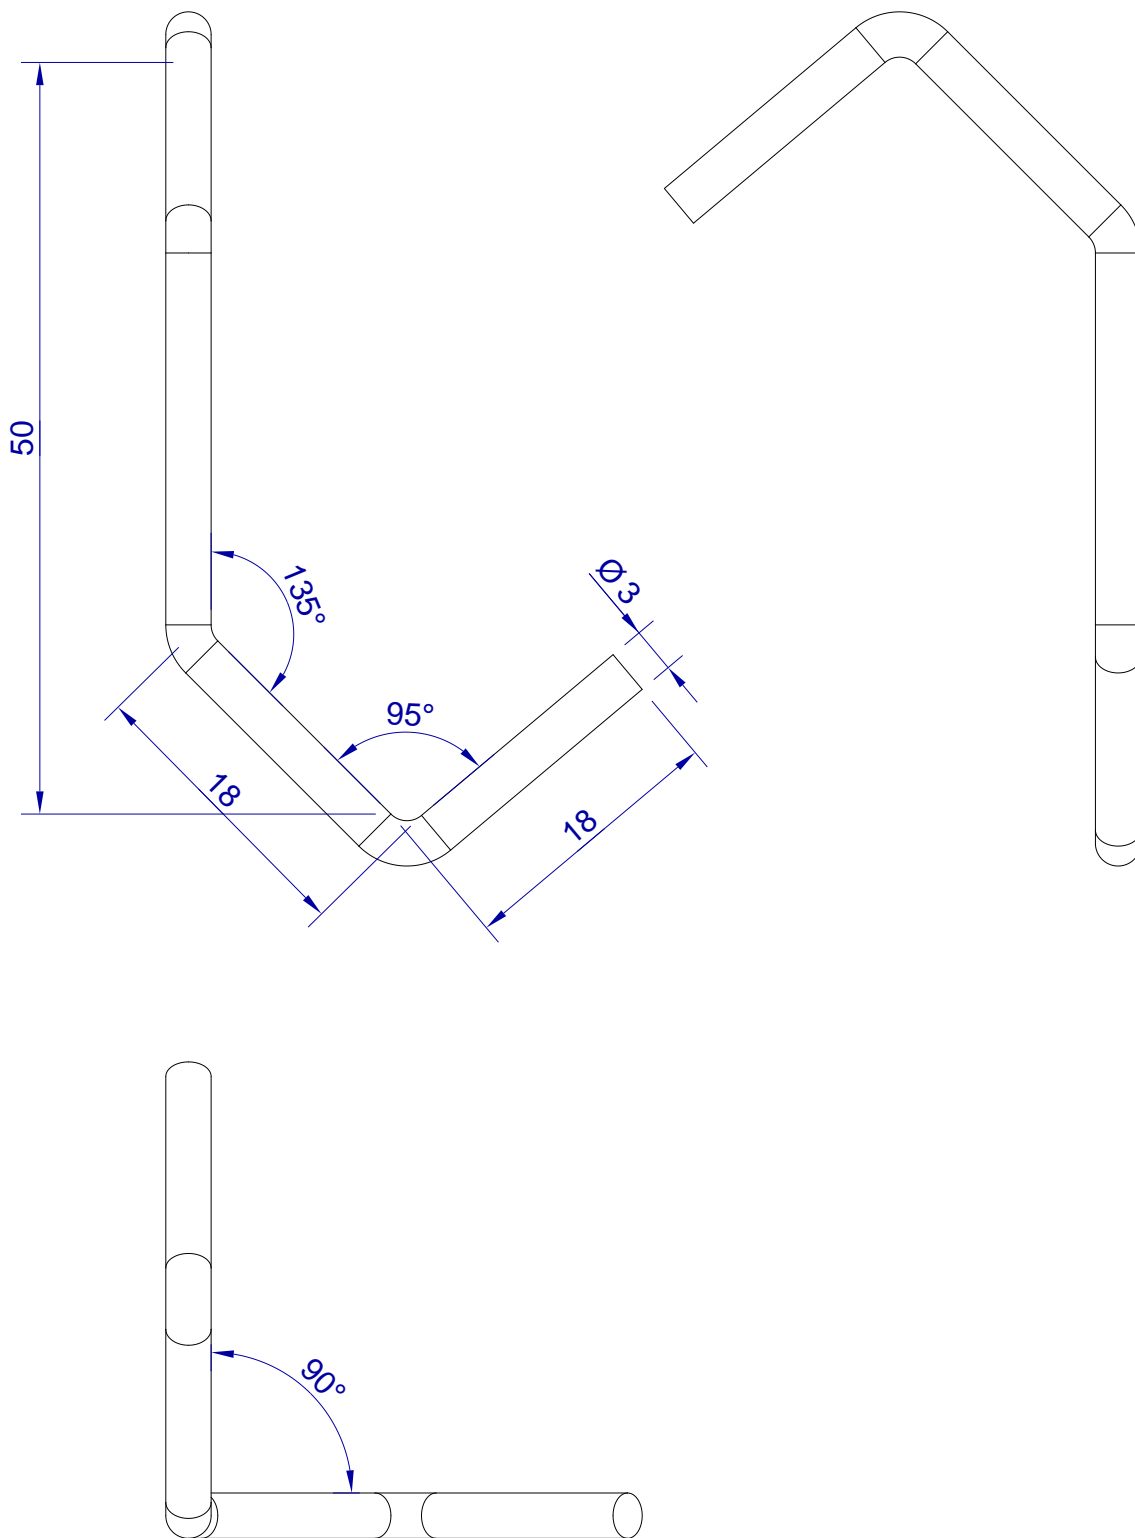

This drawing is HangOn AB property. It can't be reproduced or communicated without our written agreement

hang<sup>®</sup>  
On

Product no.  
050X3,0 90DVX2  
Description  
Hook, stock item