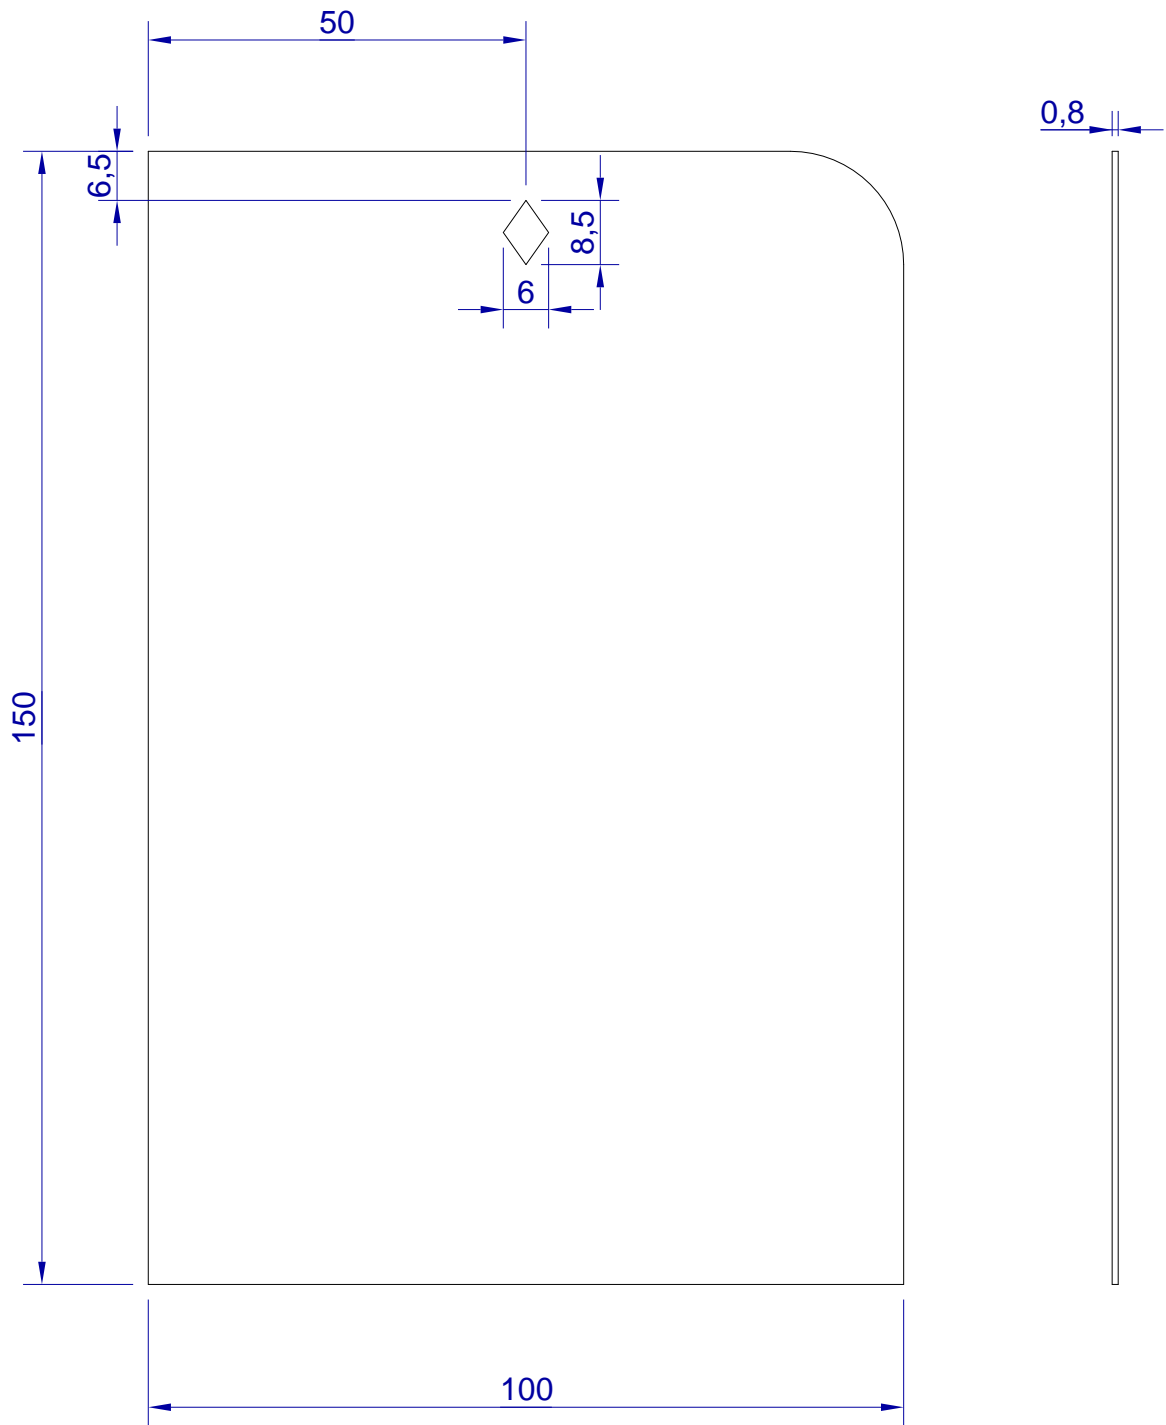

This drawing is HangOn AB property. It can't be reproduced or communicated without our written agreement

hang<sup>®</sup>  
On

Product no.  
PPA 100X150

Description  
Single test panel aluminium