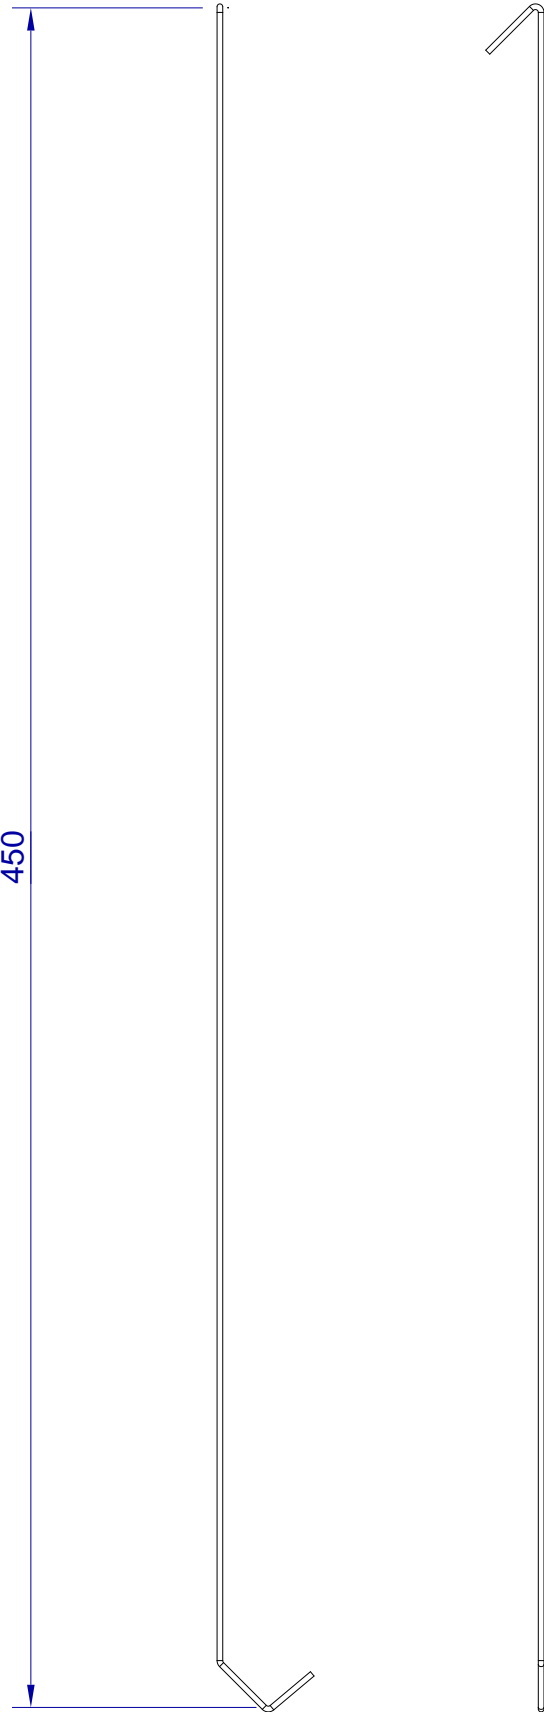

This drawing is HangOn AB property. It can't be reproduced or communicated without our written agreement

450

hang[®]
On

Product no.
450X1,5 90DV
Description
Hook