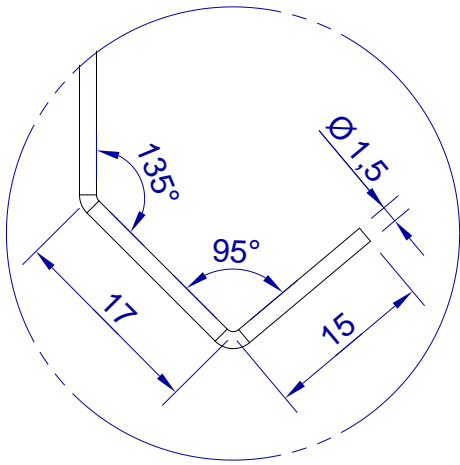

This drawing is HangOn AB property. It can't be reproduced or communicated without our written agreement

450

hang[®]
On

Product no.
450X1,5 90DV
Description
Hook