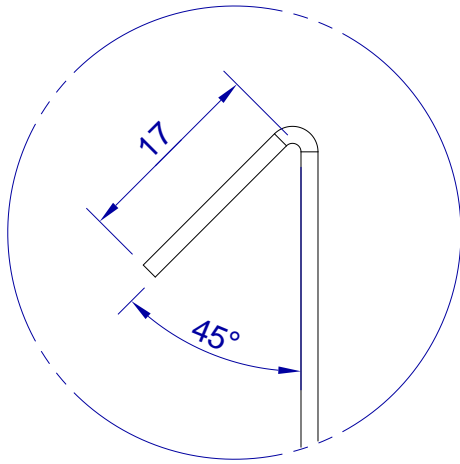

This drawing is HangOn AB property. It can't be reproduced or communicated without our written agreement

450

hang[®]
On

Product no.
450X1,5 90DV
Description
Hook