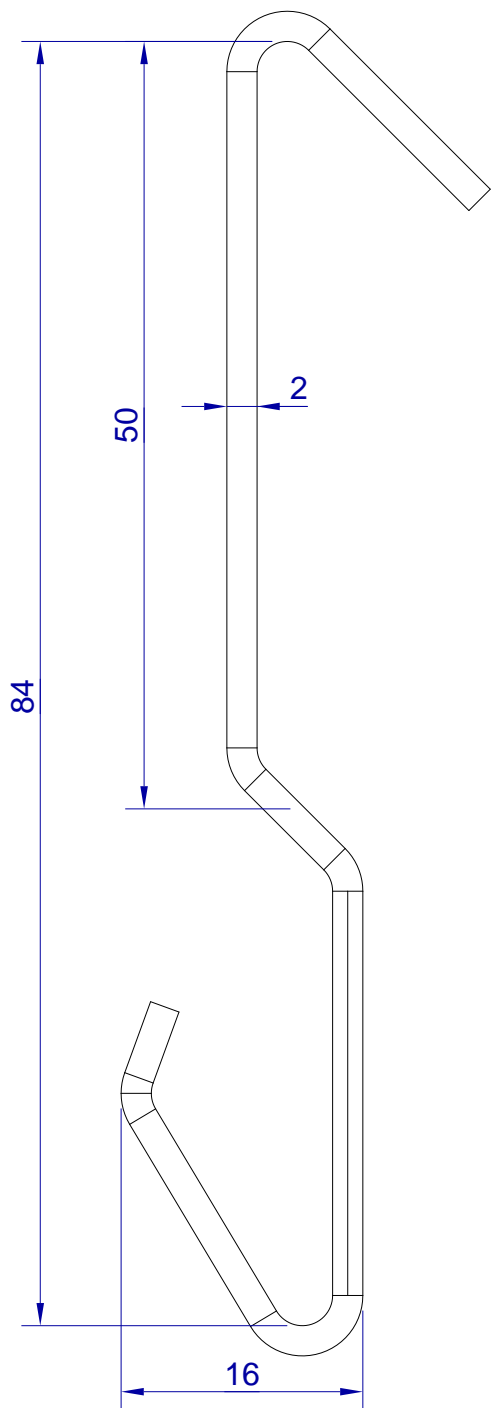

This drawing is HangOn AB property. It can't be reproduced or communicated without our written agreement

Product no.

ROB 50X2,0 D15

Description

Pipe hook type B for pipes Ø15