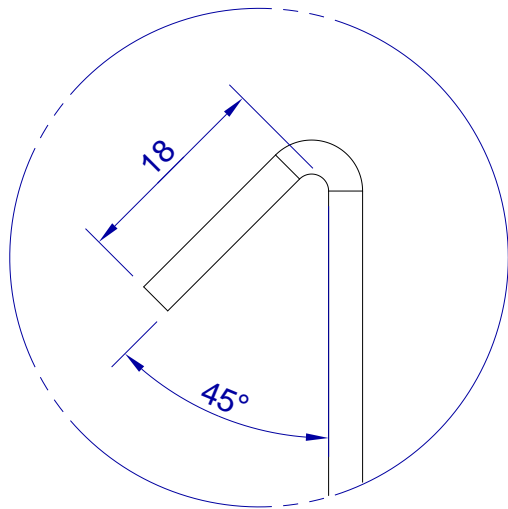

This drawing is HangOn AB property. It can't be reproduced or communicated without our written agreement

550

hang[®]
On

Product no.
550X3,0 90DV
Description
Hook