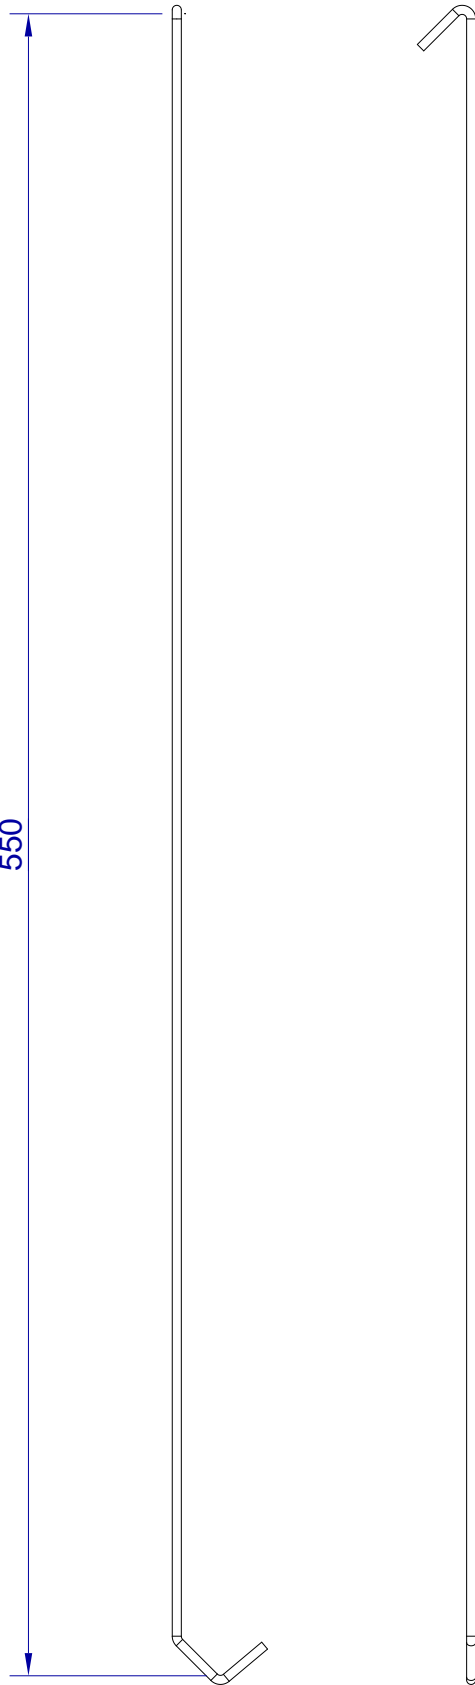

This drawing is HangOn AB property. It can't be reproduced or communicated without our written agreement

550

hang[®]
On

Product no.
550X3,0 90DV
Description
Hook