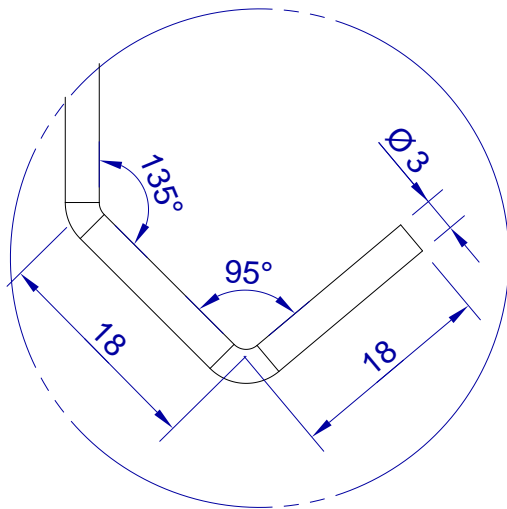

This drawing is HangOn AB property. It can't be reproduced or communicated without our written agreement

550

hang[®]
On

Product no.
550X3,0 90DV
Description
Hook