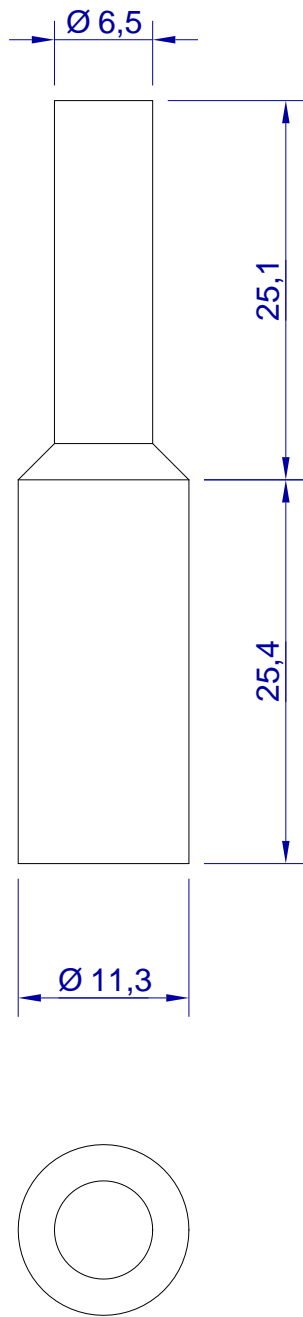

This drawing is HangOn AB property. It can't be reproduced or communicated without our written agreement

hang<sup>®</sup>  
On

Product no.

GD 0444X1000

Description

Cylindrical pull plug

2026-01-20 14:54