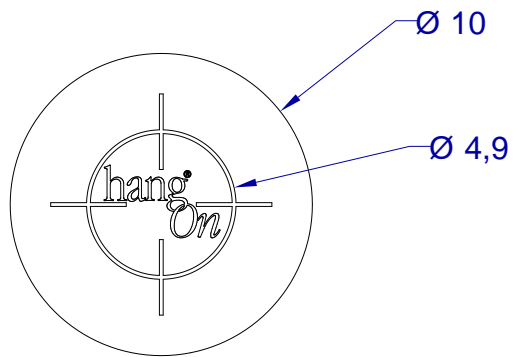

This drawing is HangOn AB property. It can't be reproduced or communicated without our written agreement

hang[®]
On

Product no.
ERX 010

Description
Disc with target rings and slit back