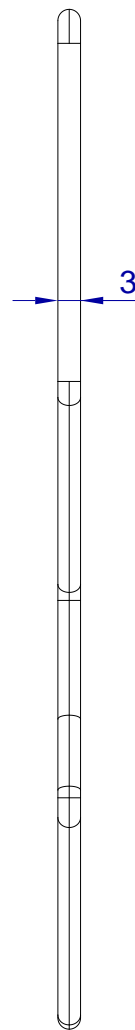

This drawing is HangOn AB property. It can't be reproduced or communicated without our written agreement

hang[®]
On

Product no.

ROB 50X3,0 D50

Description

Pipe hook type B for pipes $\varnothing 50$