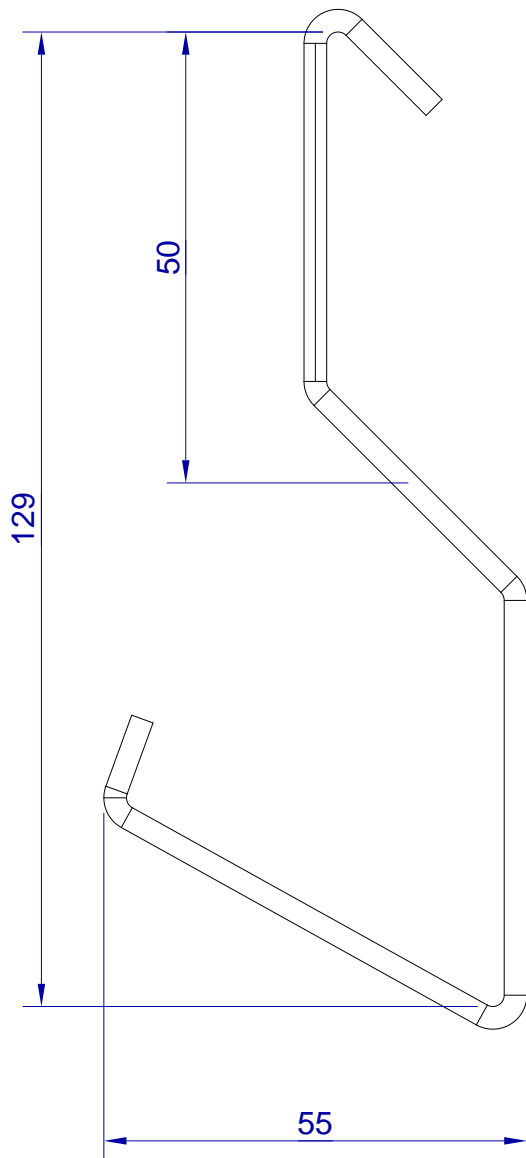

This drawing is HangOn AB property. It can't be reproduced or communicated without our written agreement

hang[®]
On

Product no.

ROB 50X3,0 D50

Description

Pipe hook type B for pipes $\varnothing 50$