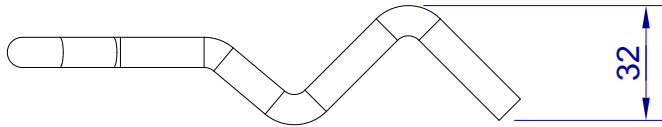

This drawing is HangOn AB property. It can't be reproduced or communicated without our written agreement

hang[®]
On

Product no.
HPY B 100X8,0

Description
C-hook, twist safe