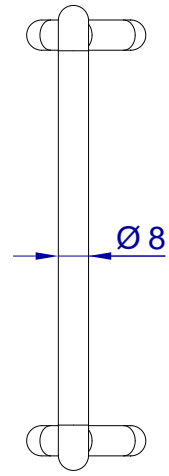

This drawing is HangOn AB property. It can't be reproduced or communicated without our written agreement

hang[®]
On

Product no.
HPY B 100X8,0

Description
C-hook, twist safe