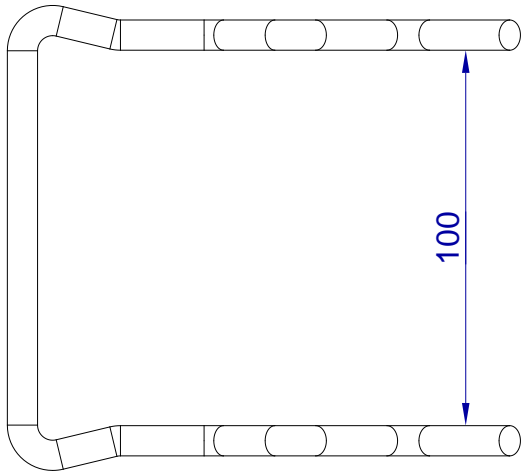

This drawing is HangOn AB property. It can't be reproduced or communicated without our written agreement

hang[®]
On

Product no.
HPY B 100X8,0

Description
C-hook, twist safe