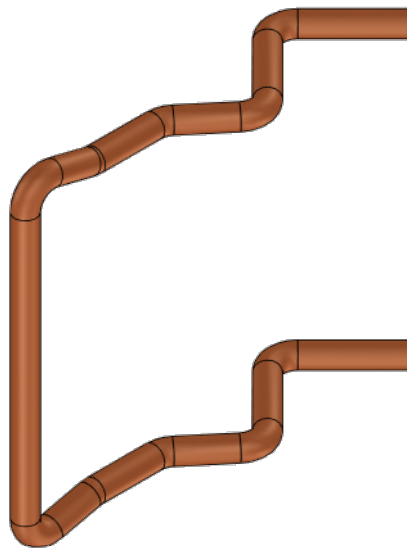

This drawing is HangOn AB property. It can't be reproduced or communicated without our written agreement

hang[®]
On

Product no.
HPY B 100X8,0

Description
C-hook, twist safe