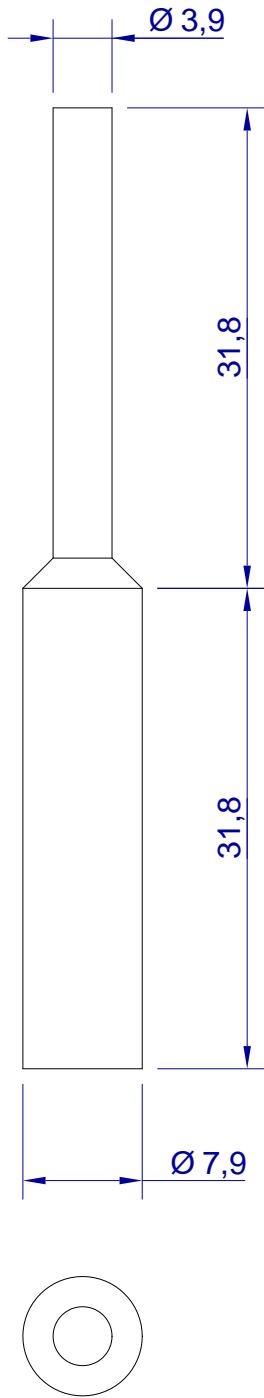

This drawing is HangOn AB property. It can't be reproduced or communicated without our written agreement

hang[®]
On

Product no.

GD 0312X1250

Description

Cylindrical pull plug Grey