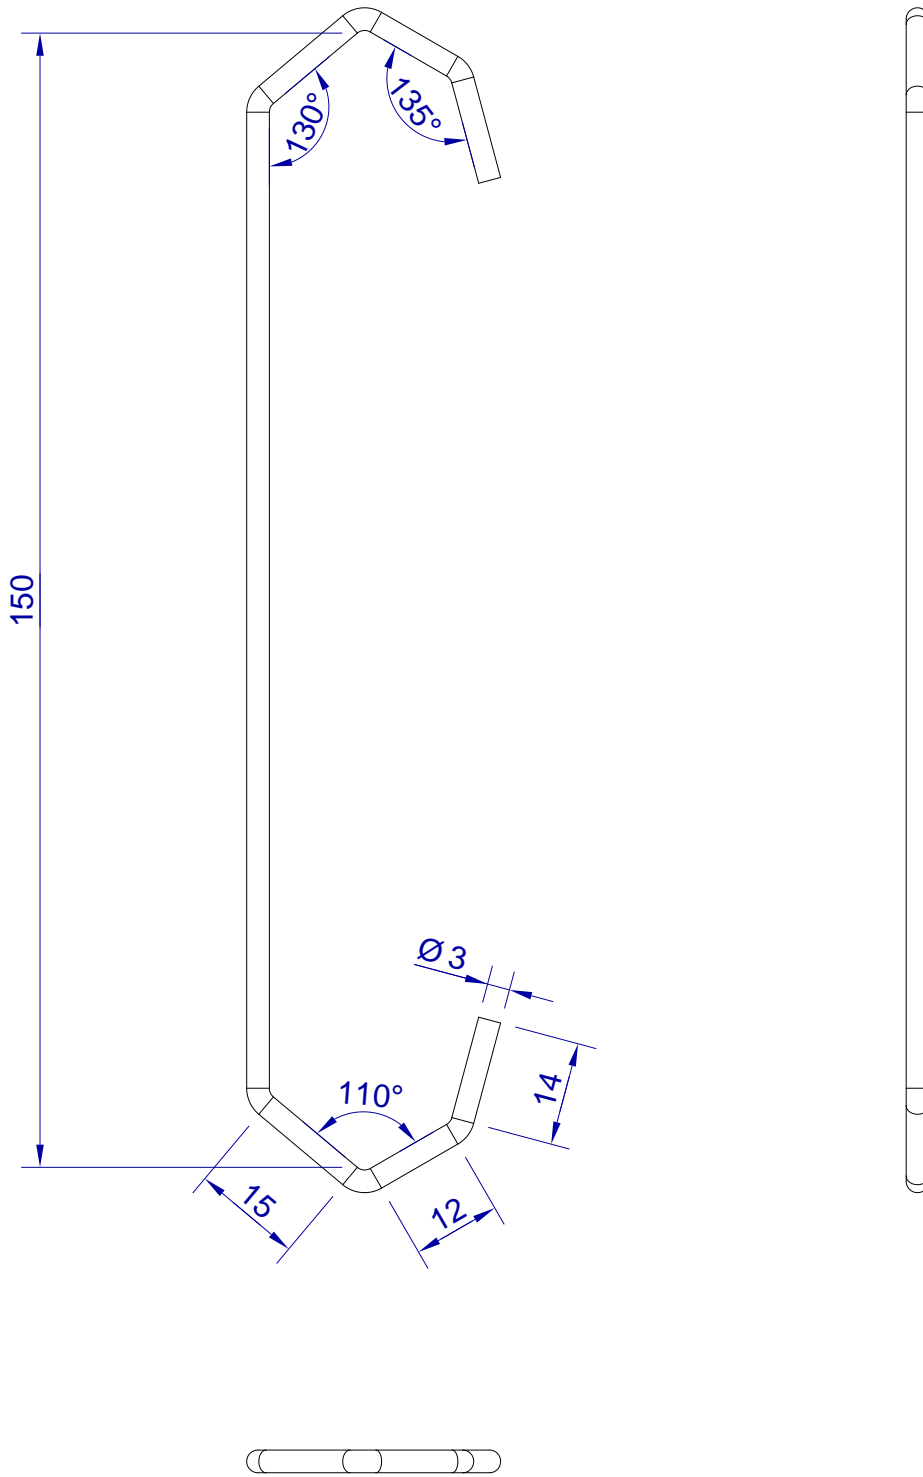

This drawing is HangOn AB property. It can't be reproduced or communicated without our written agreement

hang[®]
On

Product no.
150X3,0 PTRVX2
Description
Hook, stock item