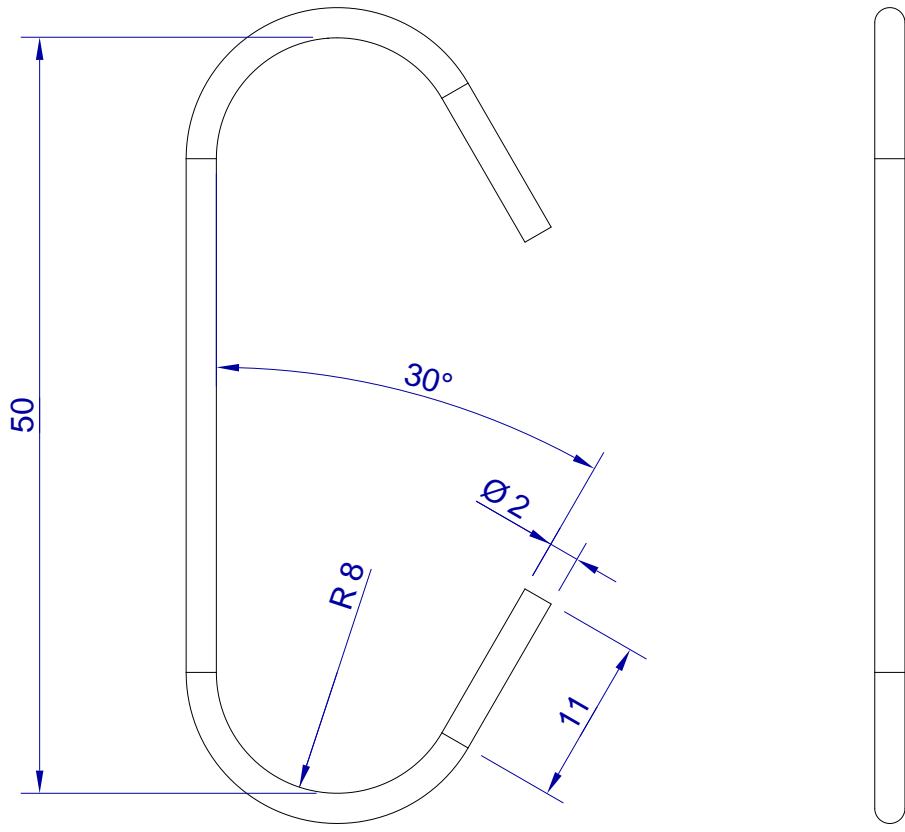

This drawing is HangOn AB property. It can't be reproduced or communicated without our written agreement

Product no.

CU050X2,0 PRX2

Description

Copper standard hook, stock item