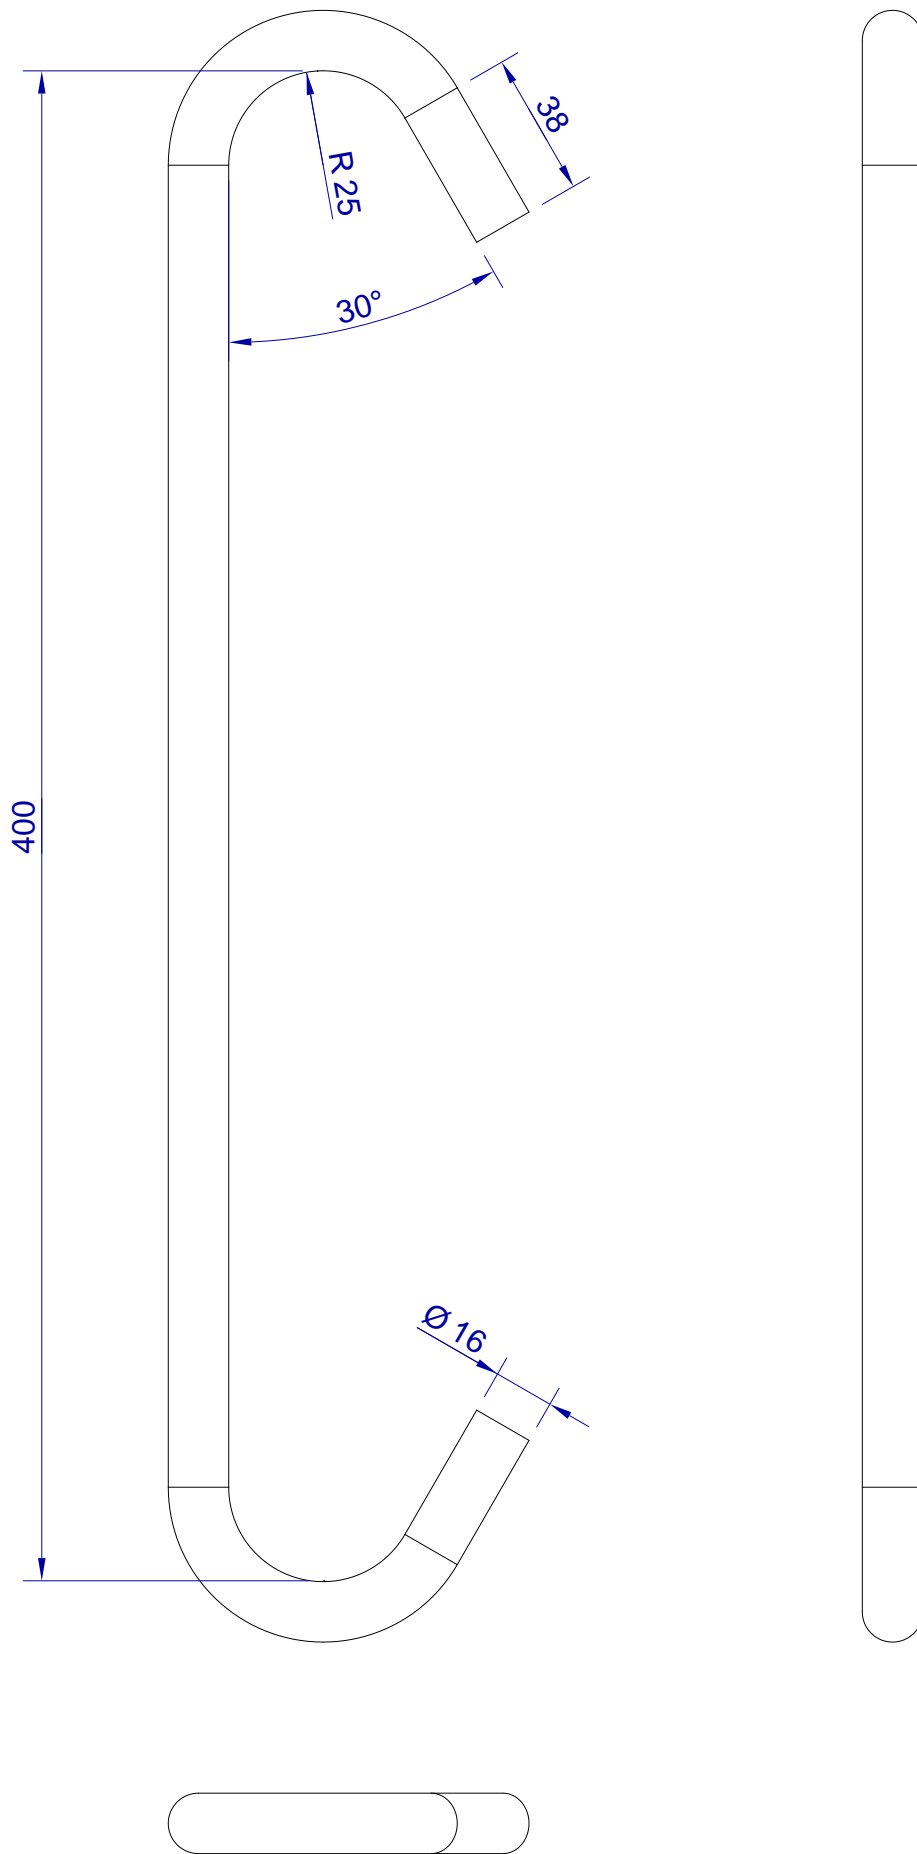

This drawing is HangOn AB property. It can't be reproduced or communicated without our written agreement

hang[®]
On

Product no.
400X16,0 PRX2
Description
Hook, stock item