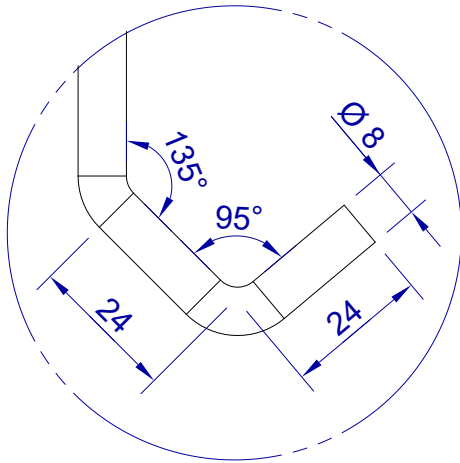

This drawing is HangOn AB property. It can't be reproduced or communicated without our written agreement

hang[®]
On

Product no.
900X8,0 PDVX2
Description
Hook, stock item