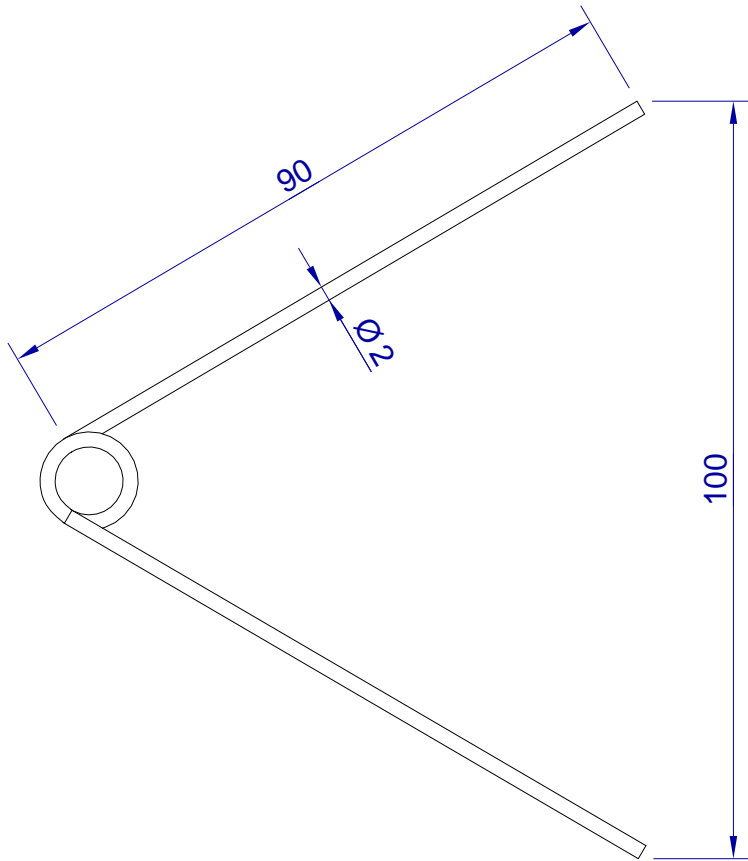

This drawing is HangOn AB property. It can't be reproduced or communicated without our written agreement

Product no.

RO 200

Description

Spring tube hook