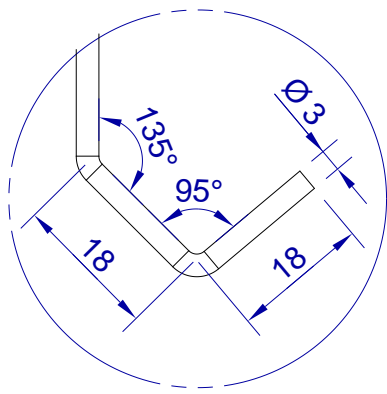

This drawing is HangOn AB property. It can't be reproduced or communicated without our written agreement

300

Product no.
300X3,0 90DVX2
Description
Hook, stock item