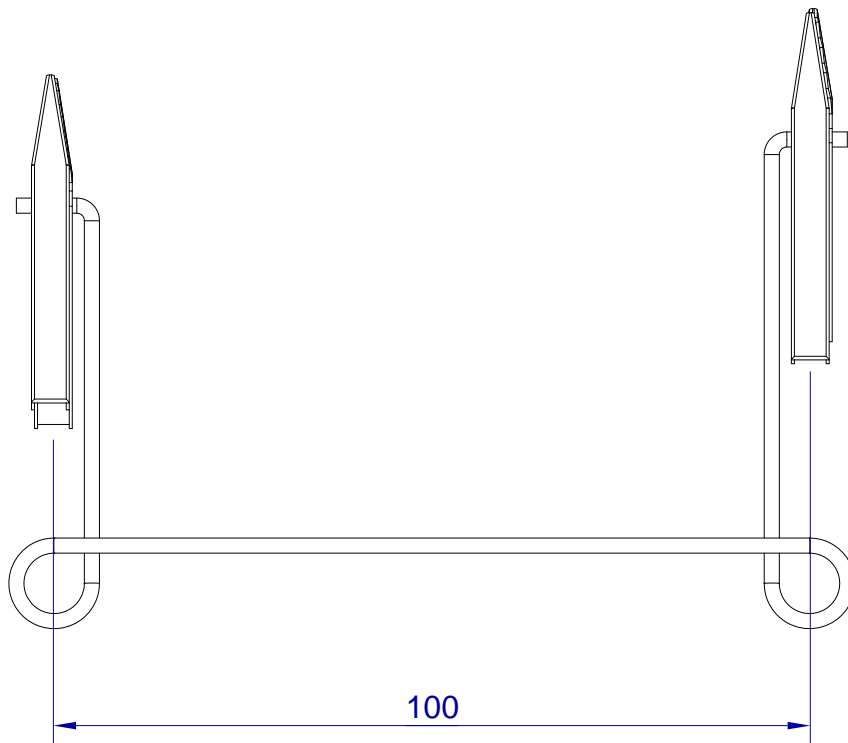

This drawing is HangOn AB property. It can't be reproduced or communicated without our written agreement

hang[®]
On

Product no.

ACW 2-100

Description

Alligator clamp wire, 2 clamps (c/c 100)