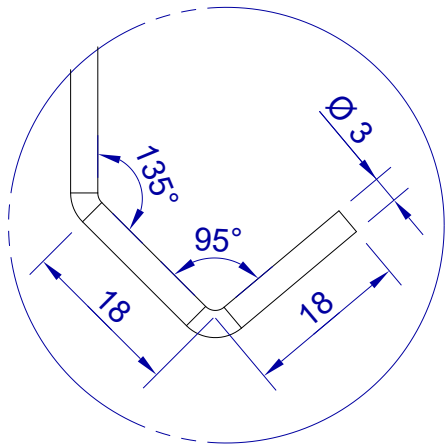

This drawing is HangOn AB property. It can't be reproduced or communicated without our written agreement

hang[®]
On

Product no.
350X3,0 PDVX2

Description
Hook, stock item