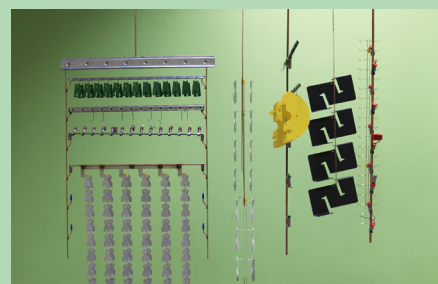

# MINISTUDIO KIT

ITEM NO: TT MINISTUDIO KIT

| Amount | Item         | Part pieces | Description            | Art no.          | Picture |
|--------|--------------|-------------|------------------------|------------------|---------|
| 1      | BH R65 Shaft | 1           | HCS BH R65 shaft       | HCS BH 12D 22087 |         |
|        |              | 10          | Orange BH maskings     | BH G22 X         |         |
|        |              | 5           | BH inserts             | Free of choice   |         |
|        |              | 2           | BH inserts             | HQW D BH 40x1,5  |         |
|        |              | 2           | Yellow insert maskings | HQW G20          |         |
|        |              | 1           | HQW D shaft            | HQW D950x50x2,0  |         |