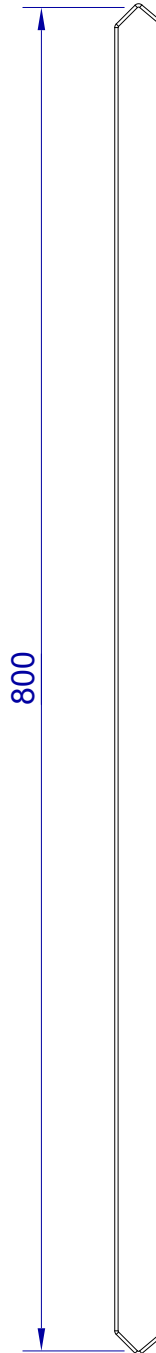

This drawing is HangOn AB property. It can't be reproduced or communicated without our written agreement

Product no.

800X2,0 PDVX2

Description

Hook, stock item NEW BOX QTY