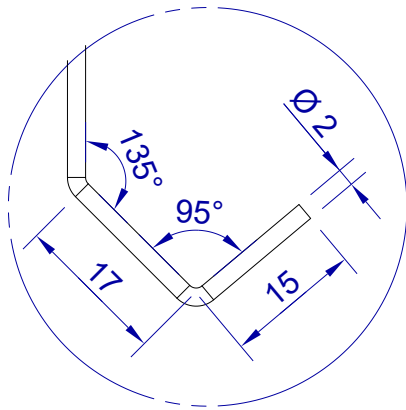

This drawing is HangOn AB property. It can't be reproduced or communicated without our written agreement

Product no.

800X2,0 PDVX2

Description

Hook, stock item NEW BOX QTY