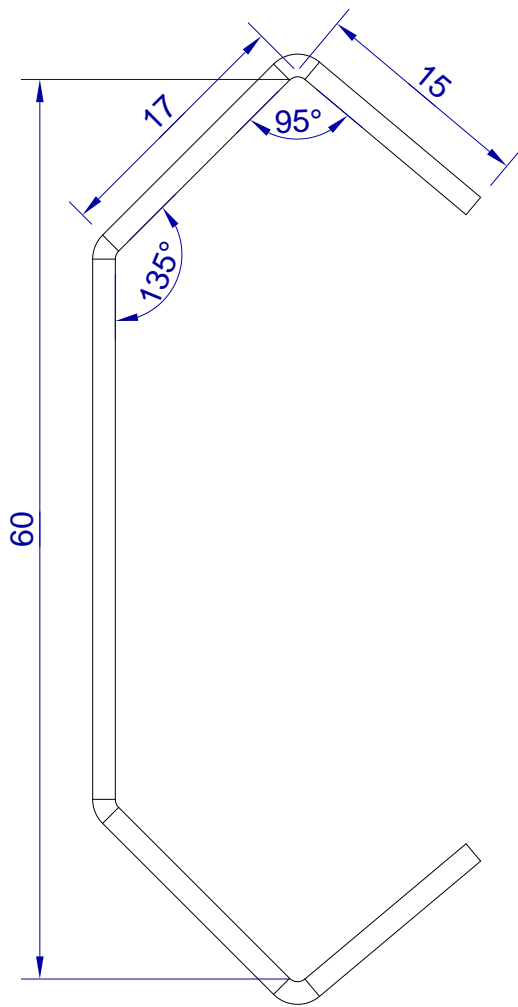

This drawing is HangOn AB property. It can't be reproduced or communicated without our written agreement

hang[®]
On

Product no.

F060X1,5 PDVX2

Description

Fixed hooks, stock item