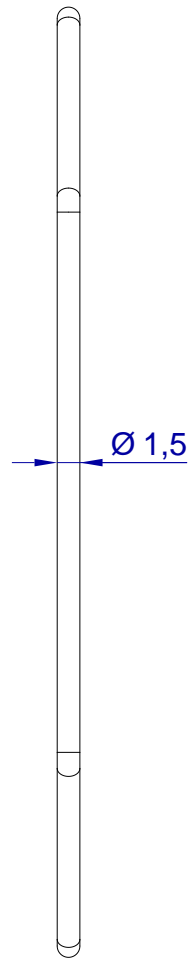

This drawing is HangOn AB property. It can't be reproduced or communicated without our written agreement

hang[®]
On

Product no.

F060X1,5 PDVX2

Description

Fixed hooks, stock item