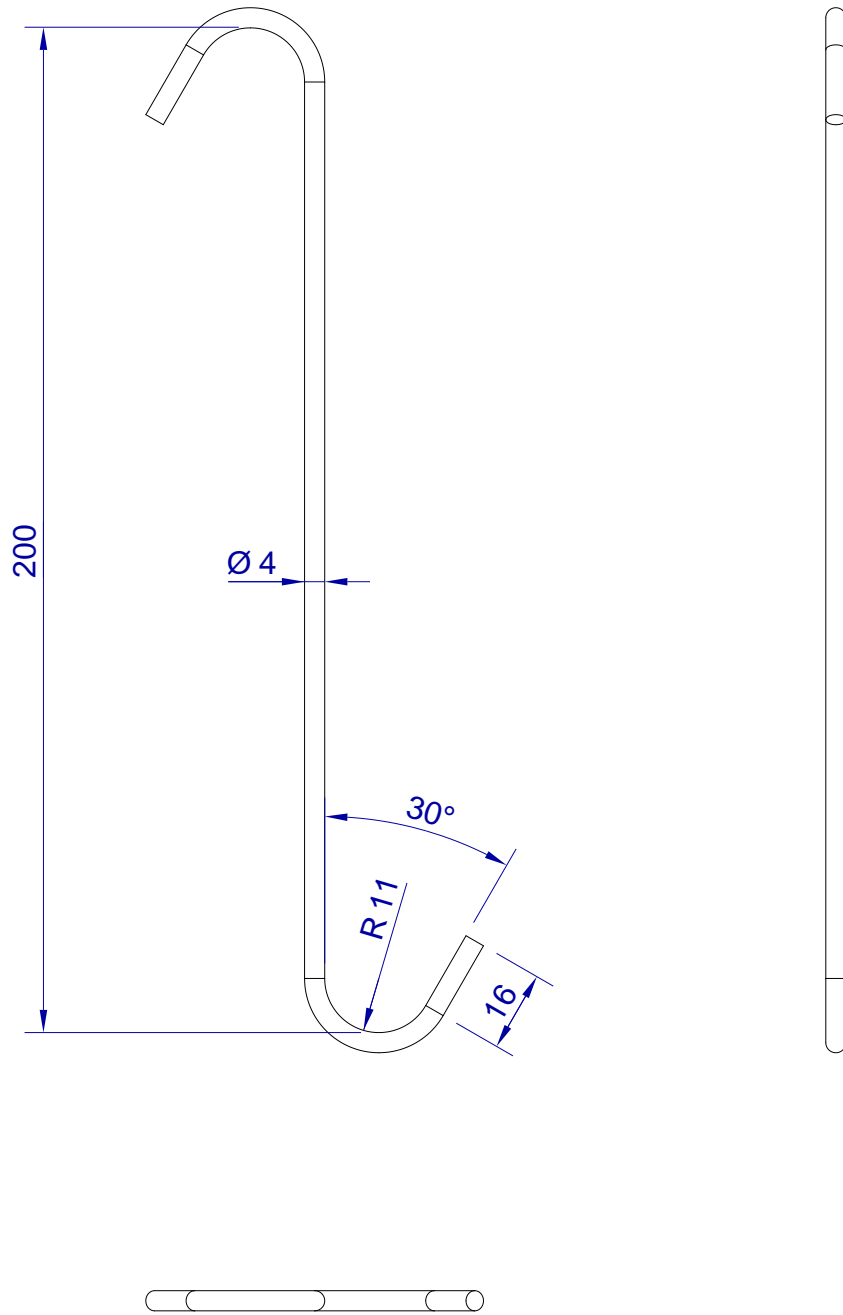

This drawing is HangOn AB property. It can't be reproduced or communicated without our written agreement

hang<sup>®</sup>  
On

Product no.  
200X4,0 180RX2  
Description  
Hook, stock item