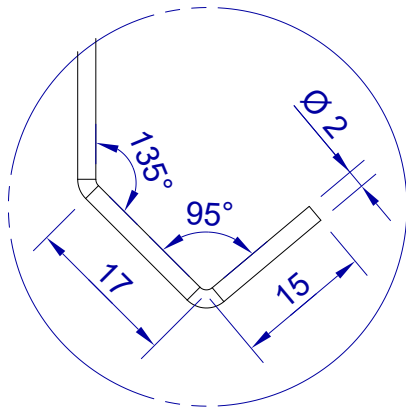

This drawing is HangOn AB property. It can't be reproduced or communicated without our written agreement

hang<sup>®</sup>  
On

Product no.  
600X2,0 PDVX2  
Description  
Hook, stock item