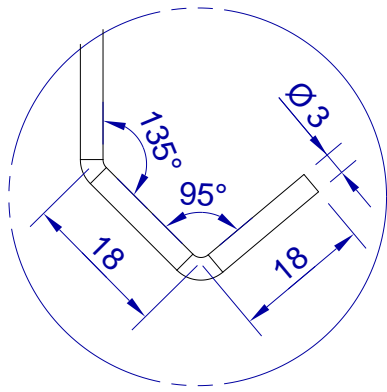

This drawing is HangOn AB property. It can't be reproduced or communicated without our written agreement

500

hang[®]
On

Product no.
500X3,0 90DVX2
Description
Hook, stock item