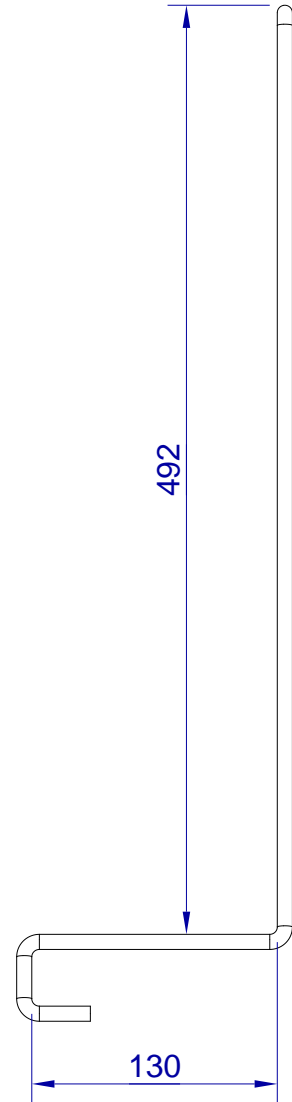

This drawing is HangOn AB property. It can't be reproduced or communicated without our written agreement

hang<sup>®</sup>  
On

Product no.  
GOD 04 500

Description  
Goods retaining for EUR Pallets

Weight.  
0,55 Kg