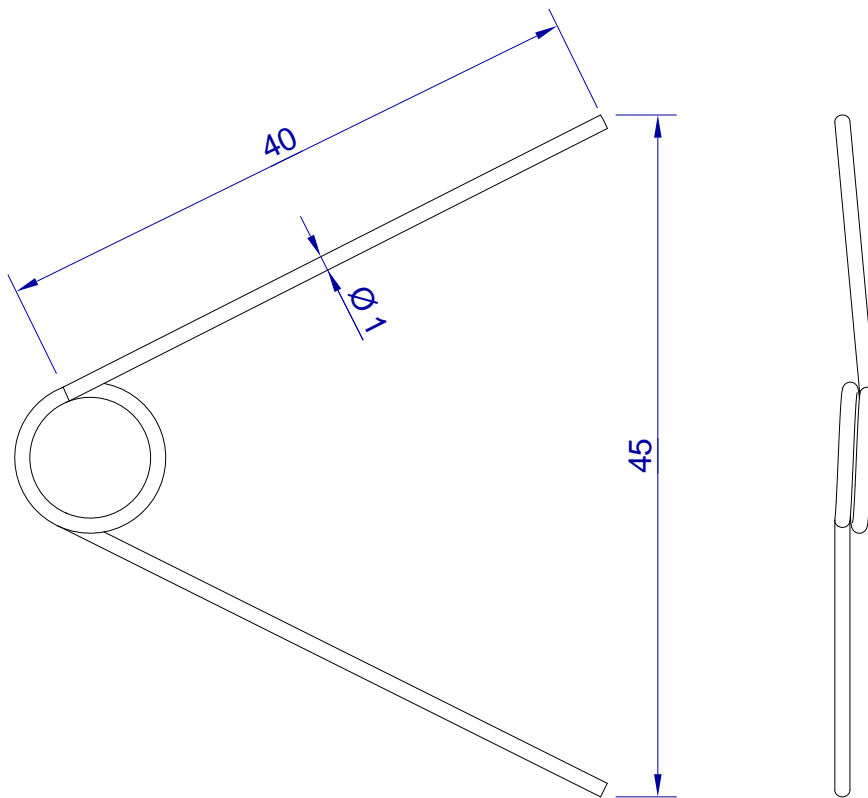

This drawing is HangOn AB property. It can't be reproduced or communicated without our written agreement

hang[®]
On

Product no. RO 100

Description Spring tube hook