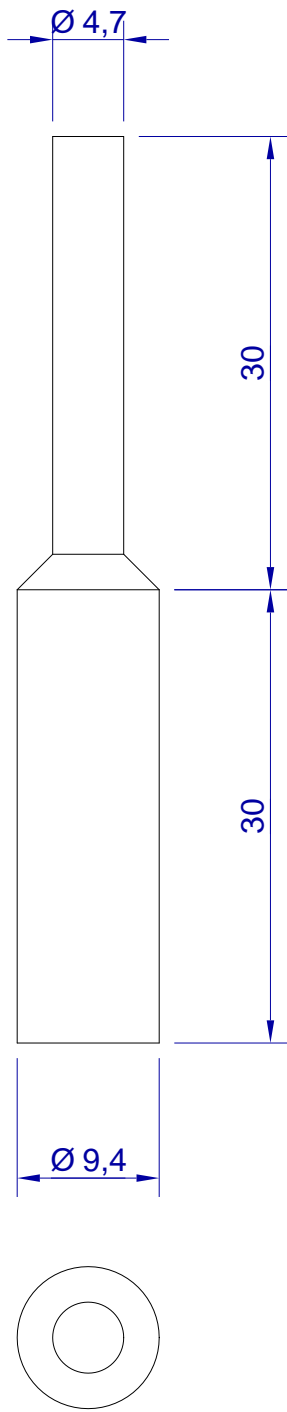

This drawing is HangOn AB property. It can't be reproduced or communicated without our written agreement

hang[®]
On

Product no.

GD 0370X1181

Description

Cylindrical pull plug Clear