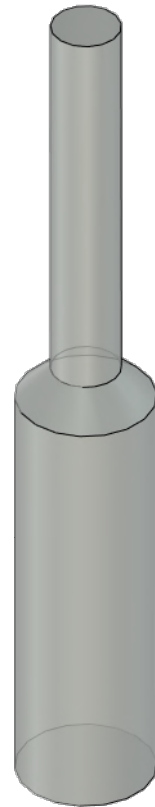

This drawing is HangOn AB property. It can't be reproduced or communicated without our written agreement

hang[®]
On

Product no.

GD 0370X1181

Description

Cylindrical pull plug Clear