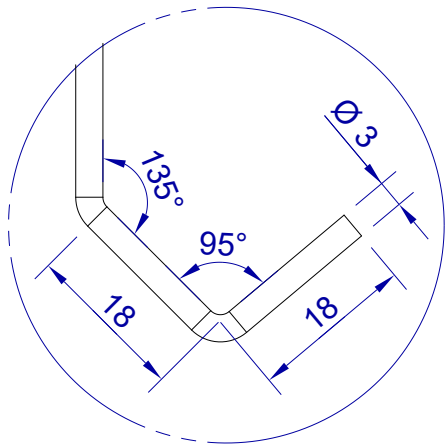

This drawing is HangOn AB property. It can't be reproduced or communicated without our written agreement

hang[®]
On

Product no.
500X3,0 PDVX2
Description
Hook, stock item