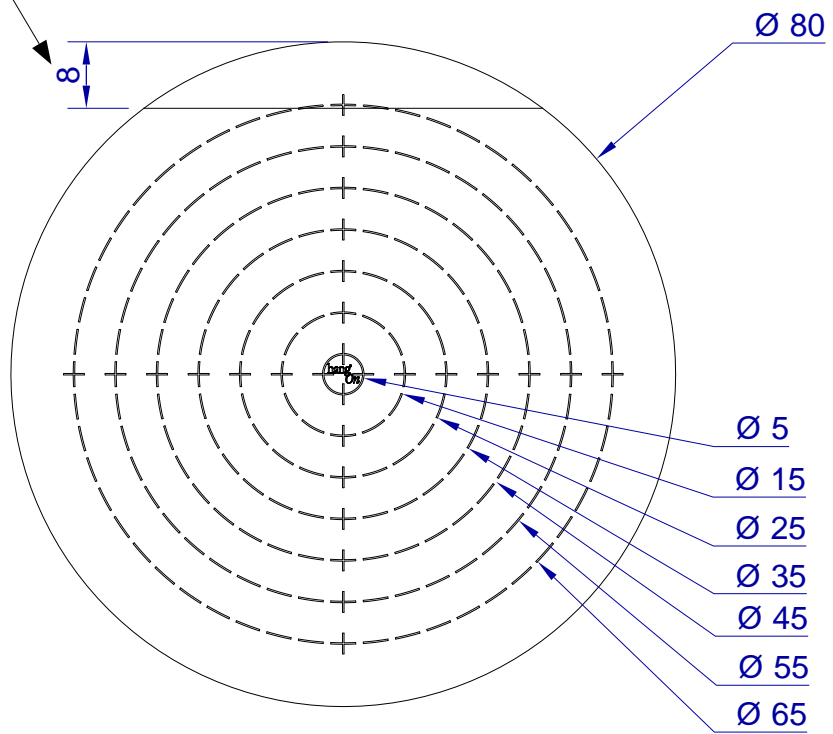

This drawing is HangOn AB property. It can't be reproduced or communicated without our written agreement

Without adhesive

Product no.

ERT 080

Description

Disc with tab and target rings