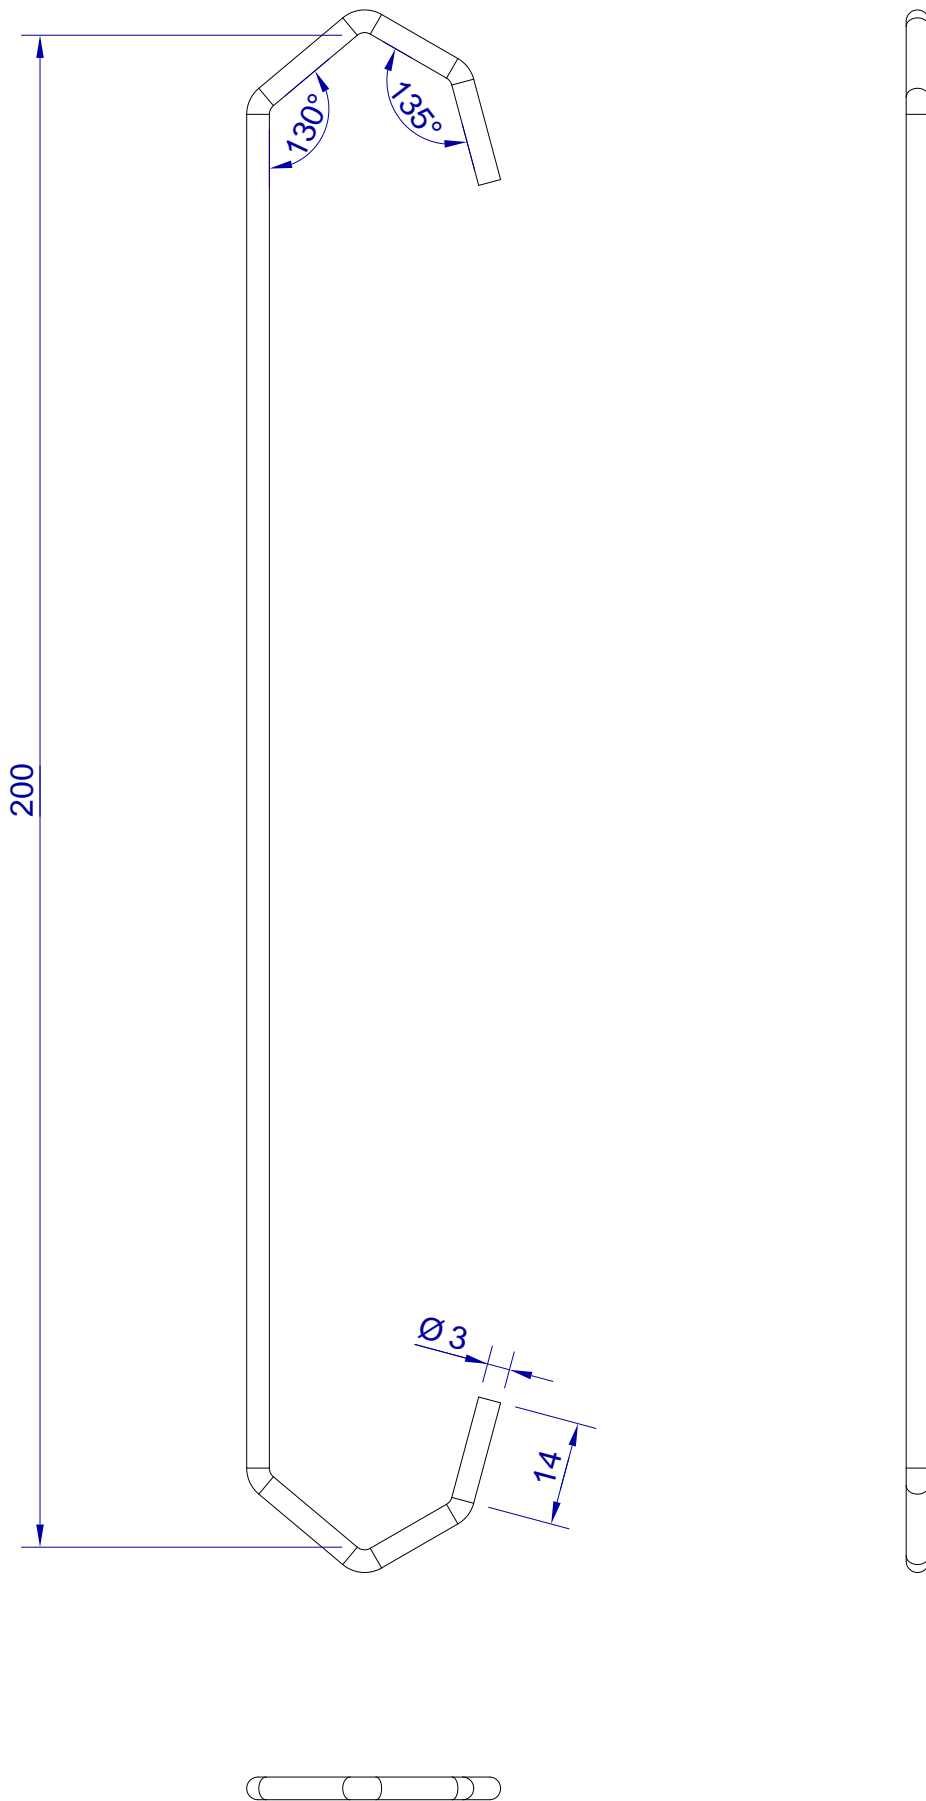

This drawing is HangOn AB property. It can't be reproduced or communicated without our written agreement

hang[®]
On

Product no.
200X3,0 PTRVX2
Description
Hook, stock item