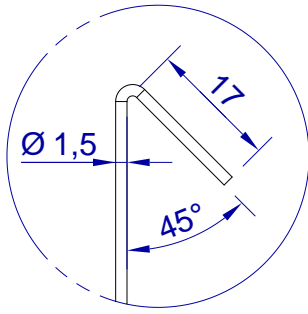

This drawing is HangOn AB property. It can't be reproduced or communicated without our written agreement

hang[®]
On

Product no.
450X1,5 PDV

Description
Hook, stock item