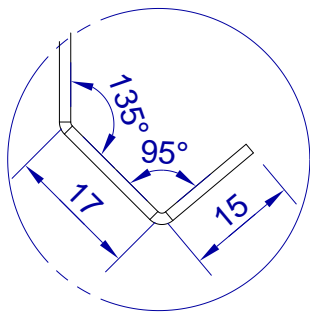

This drawing is HangOn AB property. It can't be reproduced or communicated without our written agreement

hang[®]
On

Product no.
450X1,5 PDV

Description
Hook, stock item