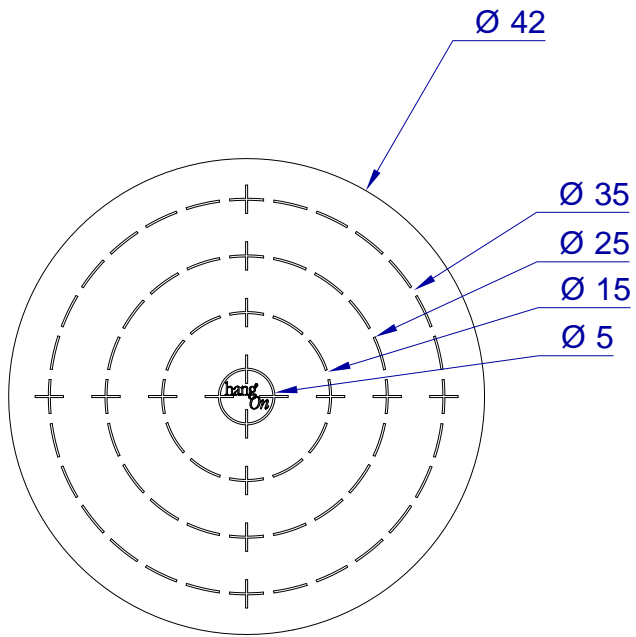

This drawing is HangOn AB property. It can't be reproduced or communicated without our written agreement

Product no.
ERX 042

Description
Disc with target rings and slit back