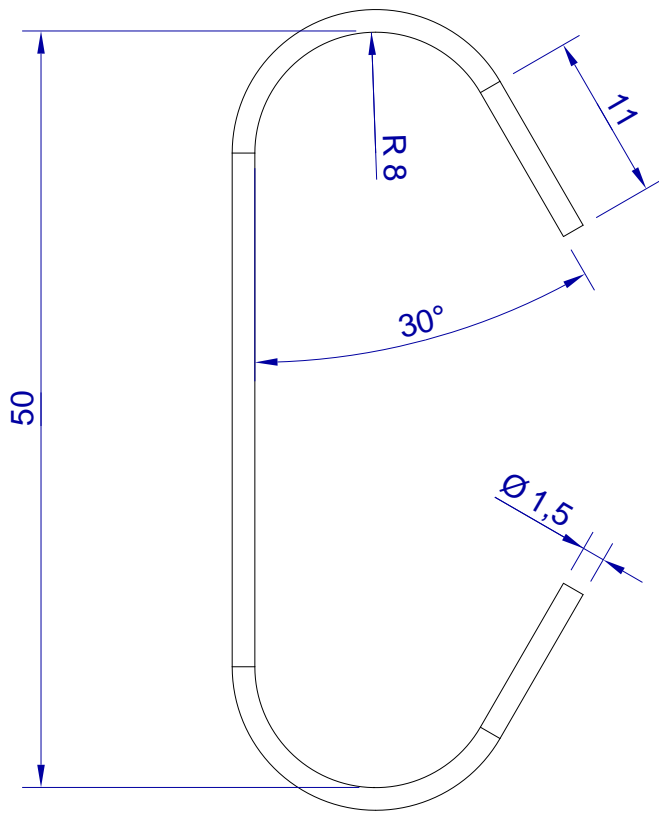

This drawing is HangOn AB property. It can't be reproduced or communicated without our written agreement

hang<sup>®</sup>  
On

Product no.

050X1,5 PRX2

Description

Hook, stock item