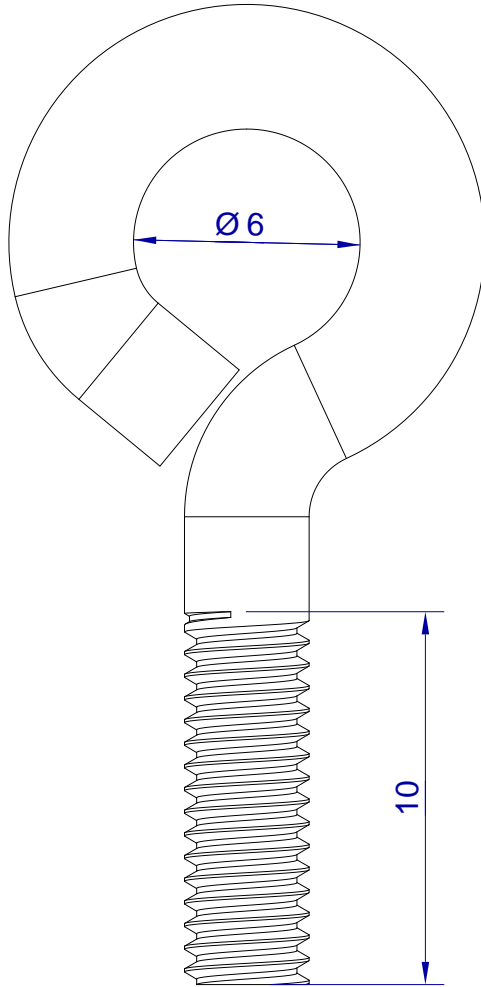

This drawing is HangOn AB property. It can't be reproduced or communicated without our written agreement

hang[®]
On

Product no.

MS 04

Description

Threaded eye-bolt M4