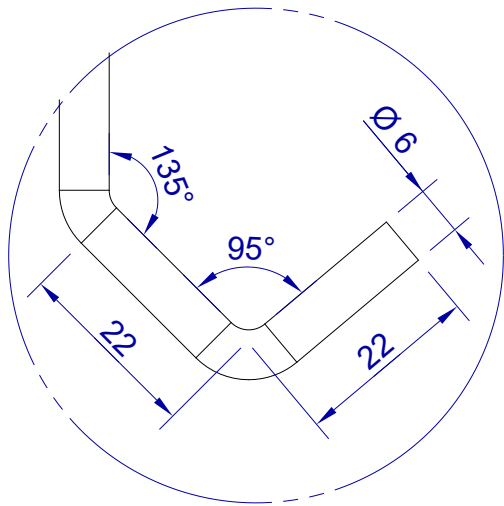

This drawing is HangOn AB property. It can't be reproduced or communicated without our written agreement

hang[®]
On

Product no.
800x6,0 PDVX2
Description
Hook, stock item