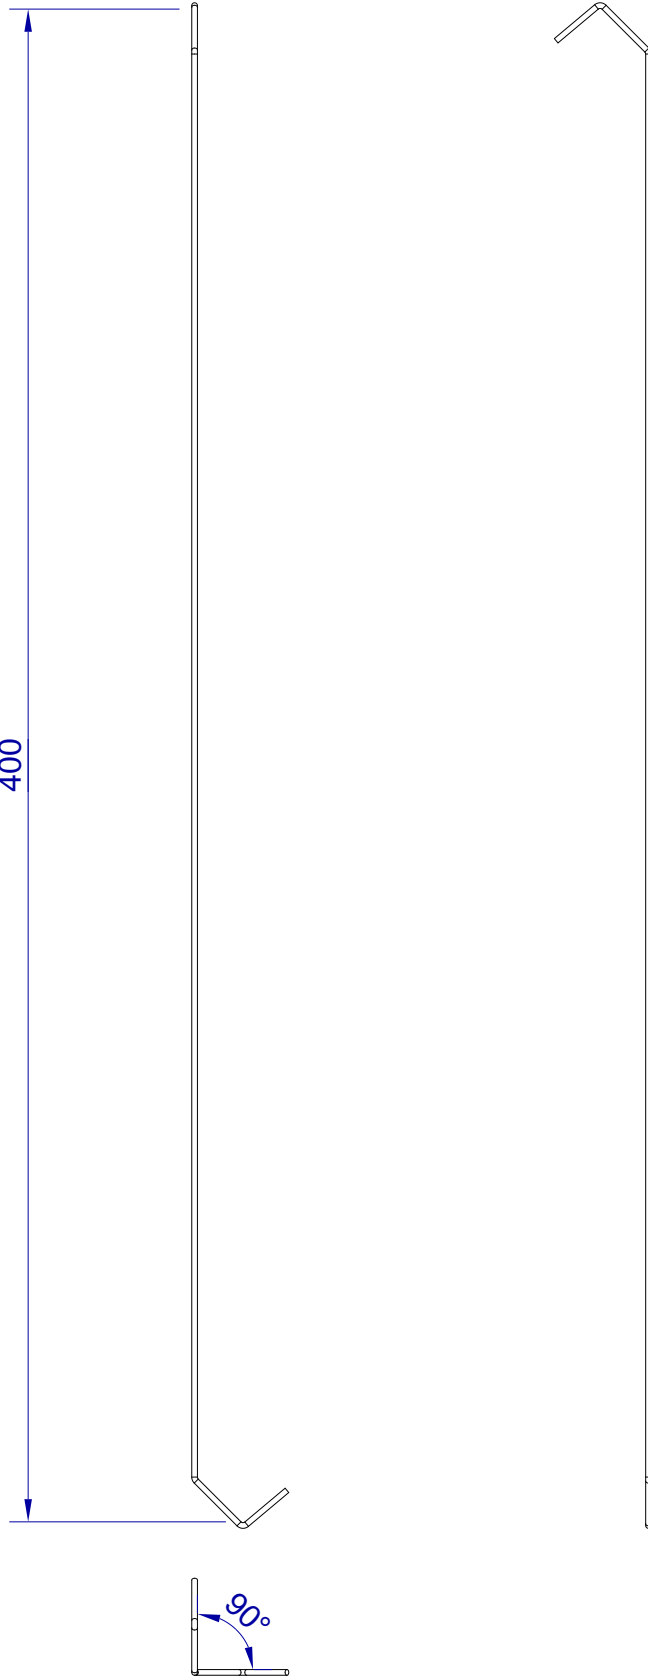

This drawing is HangOn AB property. It can't be reproduced or communicated without our written agreement

400

hang[®]
On

Product no.
400X1,5 90DVX2
Description
Hook, stock item