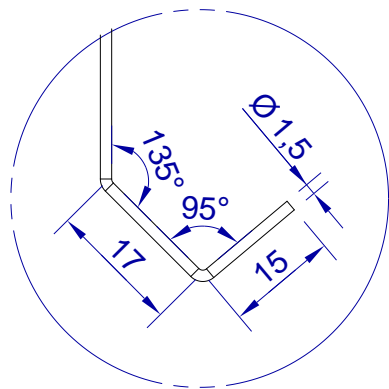

This drawing is HangOn AB property. It can't be reproduced or communicated without our written agreement

400

hang[®]
On

Product no.
400X1,5 90DVX2
Description
Hook, stock item