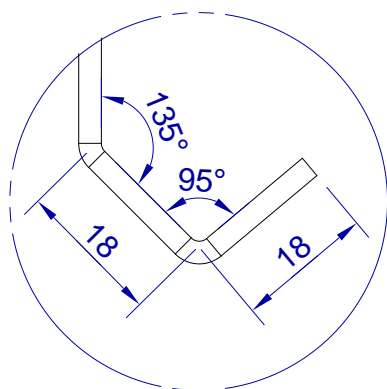

This drawing is HangOn AB property. It can't be reproduced or communicated without our written agreement

hang[®]
On

Product no.
450X3,0 PDV

Description
Hook, stock item