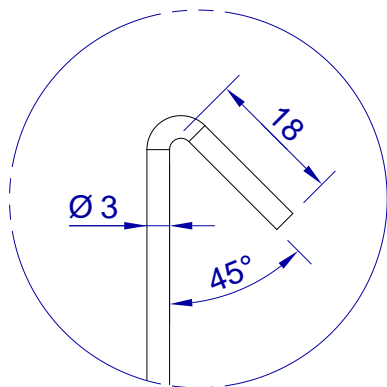

This drawing is HangOn AB property. It can't be reproduced or communicated without our written agreement

hang[®]
On

Product no.
450X3,0 PDV

Description
Hook, stock item