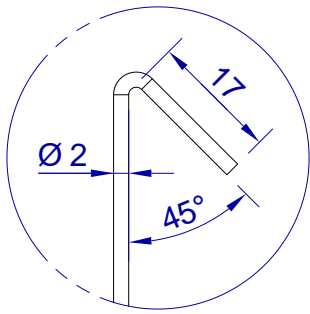

This drawing is HangOn AB property. It can't be reproduced or communicated without our written agreement

hang[®]
On

Product no.
700x2,0 PDV

Description
Hook, stock item