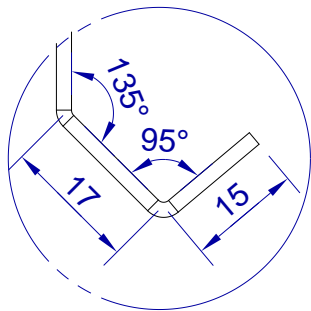

This drawing is HangOn AB property. It can't be reproduced or communicated without our written agreement

hang[®]
On

Product no.
700x2,0 PDV

Description
Hook, stock item