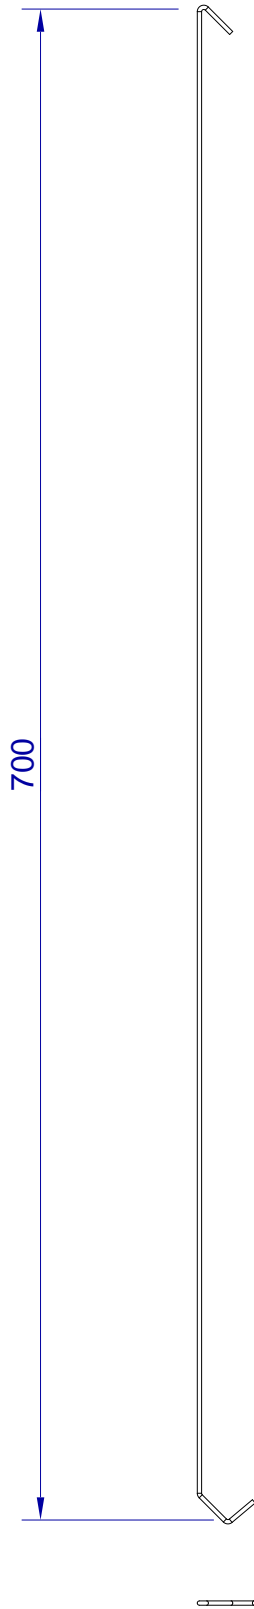

This drawing is HangOn AB property. It can't be reproduced or communicated without our written agreement

hang[®]
On

Product no.
700x2,0 PDV

Description
Hook, stock item