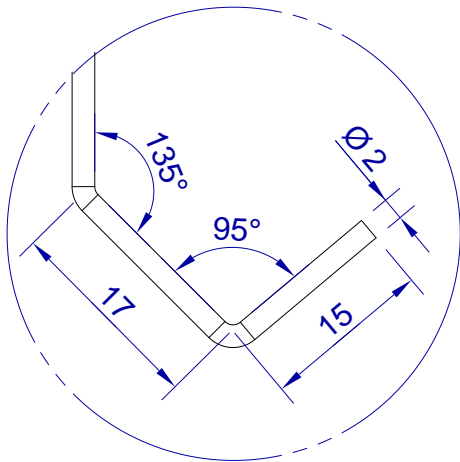

This drawing is HangOn AB property. It can't be reproduced or communicated without our written agreement

550

hang[®]
On

Product no.
550X2,0 90DV
Description
Hook