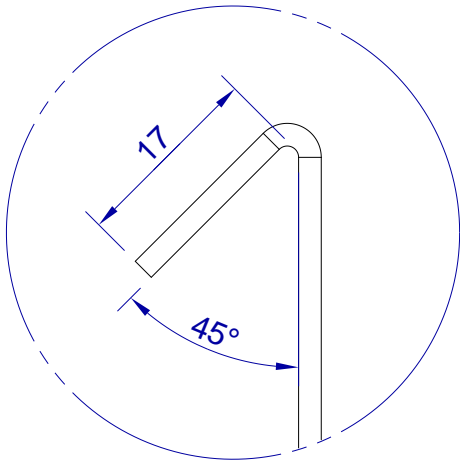

This drawing is HangOn AB property. It can't be reproduced or communicated without our written agreement

550

hang[®]
On

Product no.
550X2,0 90DV
Description
Hook