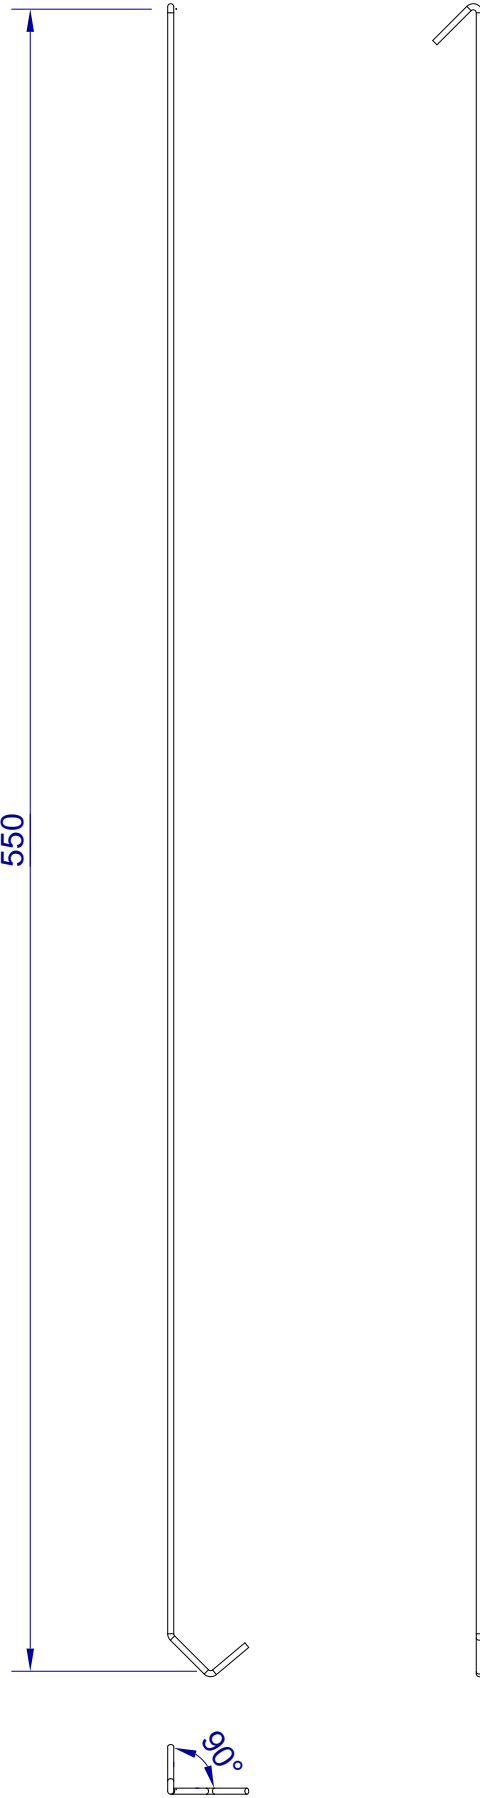

This drawing is HangOn AB property. It can't be reproduced or communicated without our written agreement

550

hang[®]
On

Product no.
550X2,0 90DV
Description
Hook