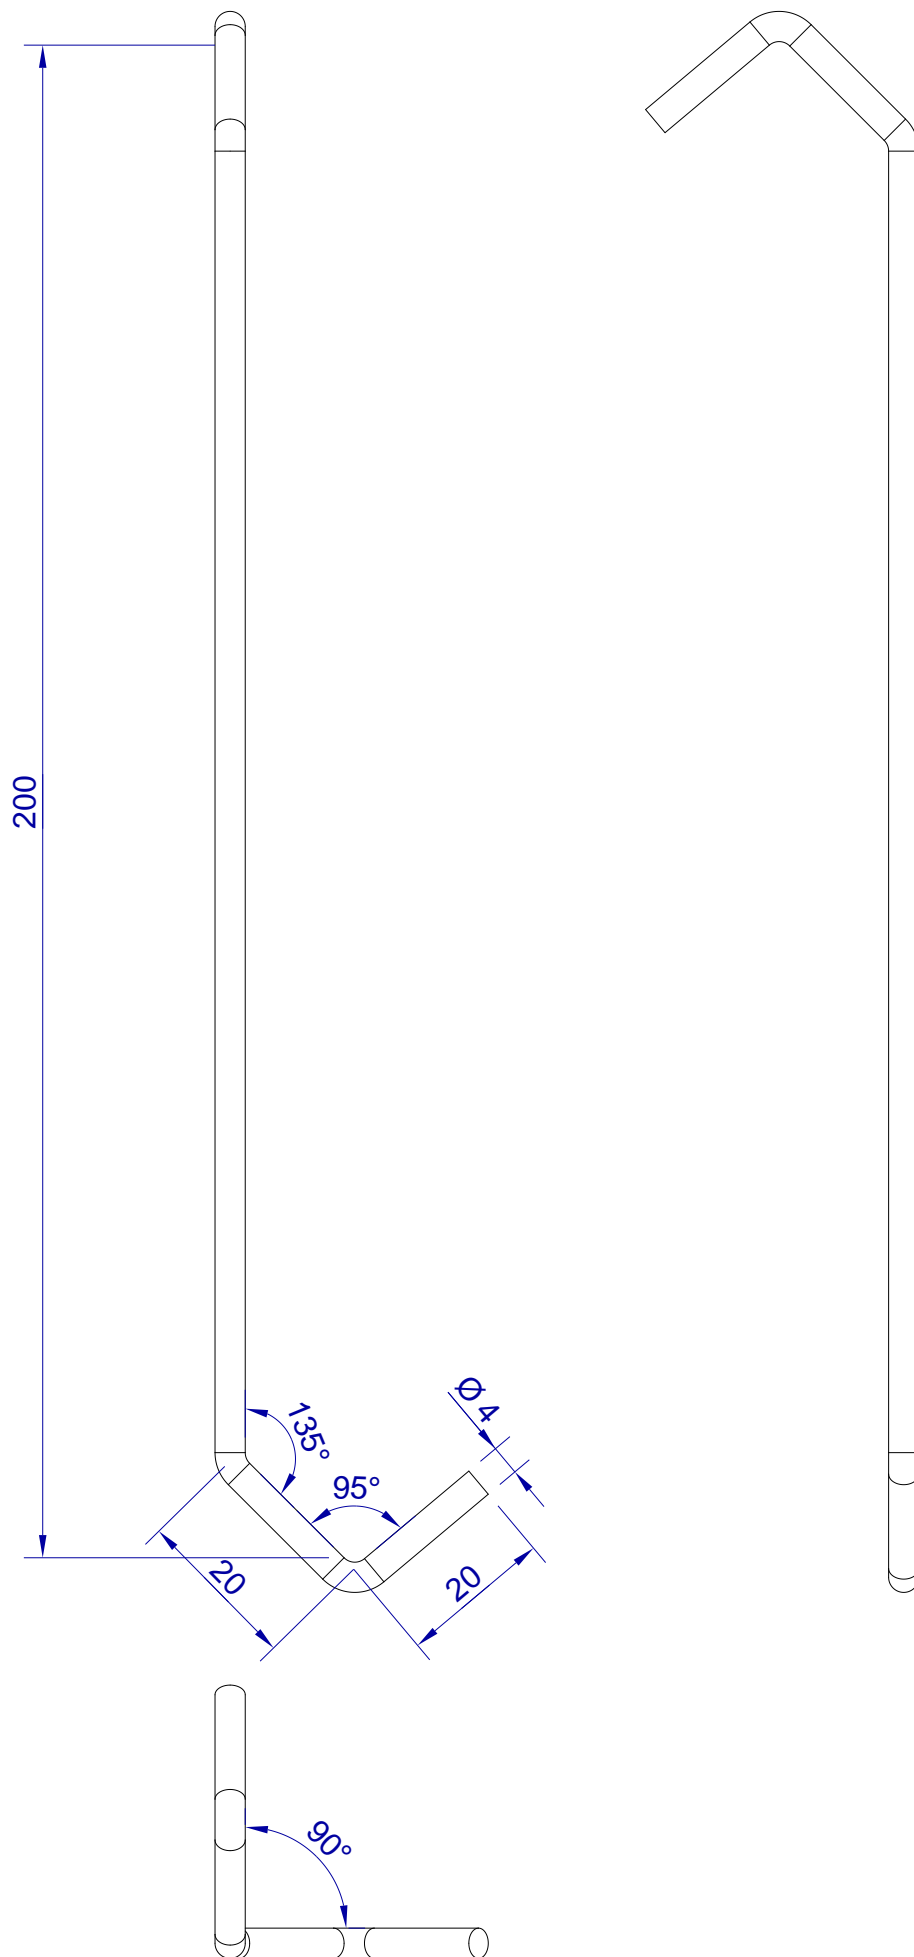

This drawing is HangOn AB property. It can't be reproduced or communicated without our written agreement

hang[®]
On

Product no.
200X4,0 90DVX2
Description
Hook, stock item