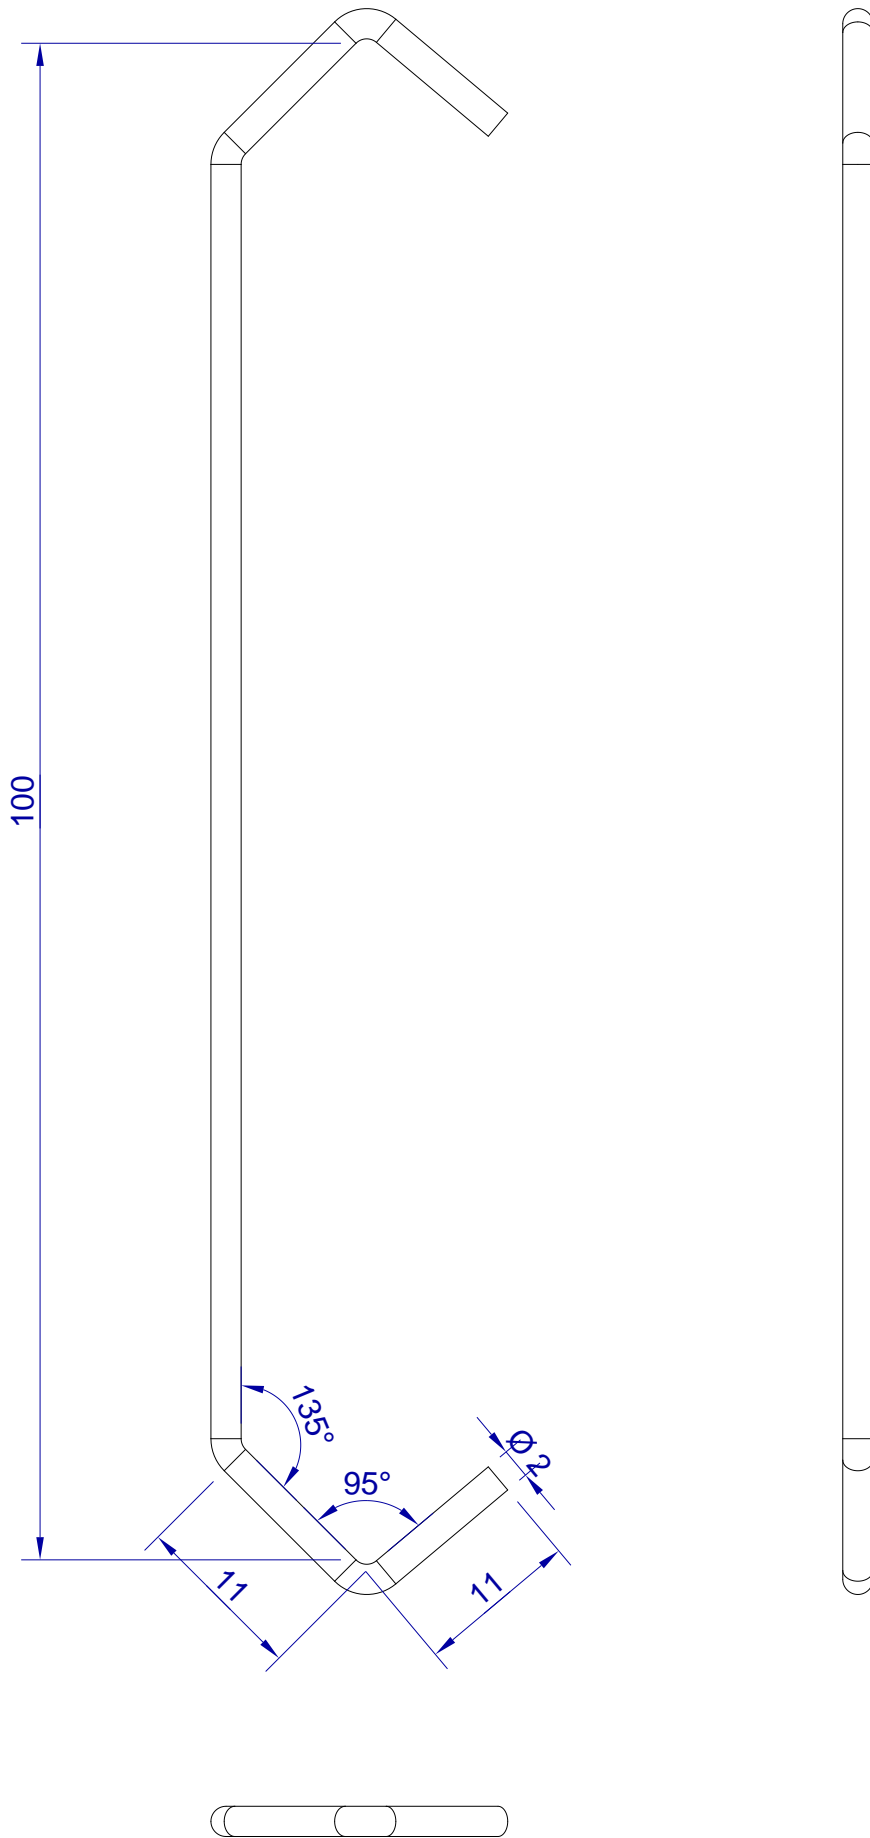

This drawing is HangOn AB property. It can't be reproduced or communicated without our written agreement

hang[®]
On

Product no.
100x2,0 PDVX2 M

Description
Hook Mini, stock item