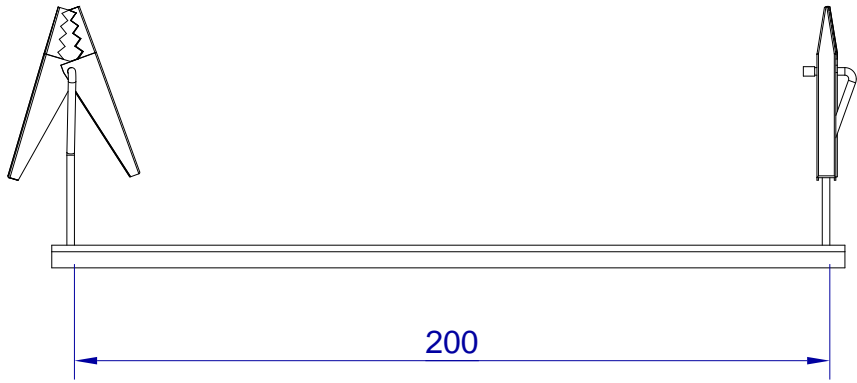

This drawing is HangOn AB property. It can't be reproduced or communicated without our written agreement

Product no.

AC 2-200

Description

Alligator clamp, 2 clamps (c/c 200)