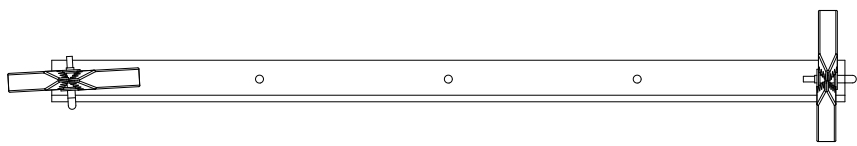

This drawing is HangOn AB property. It can't be reproduced or communicated without our written agreement

Product no.

AC 2-200

Description

Alligator clamp, 2 clamps (c/c 200)