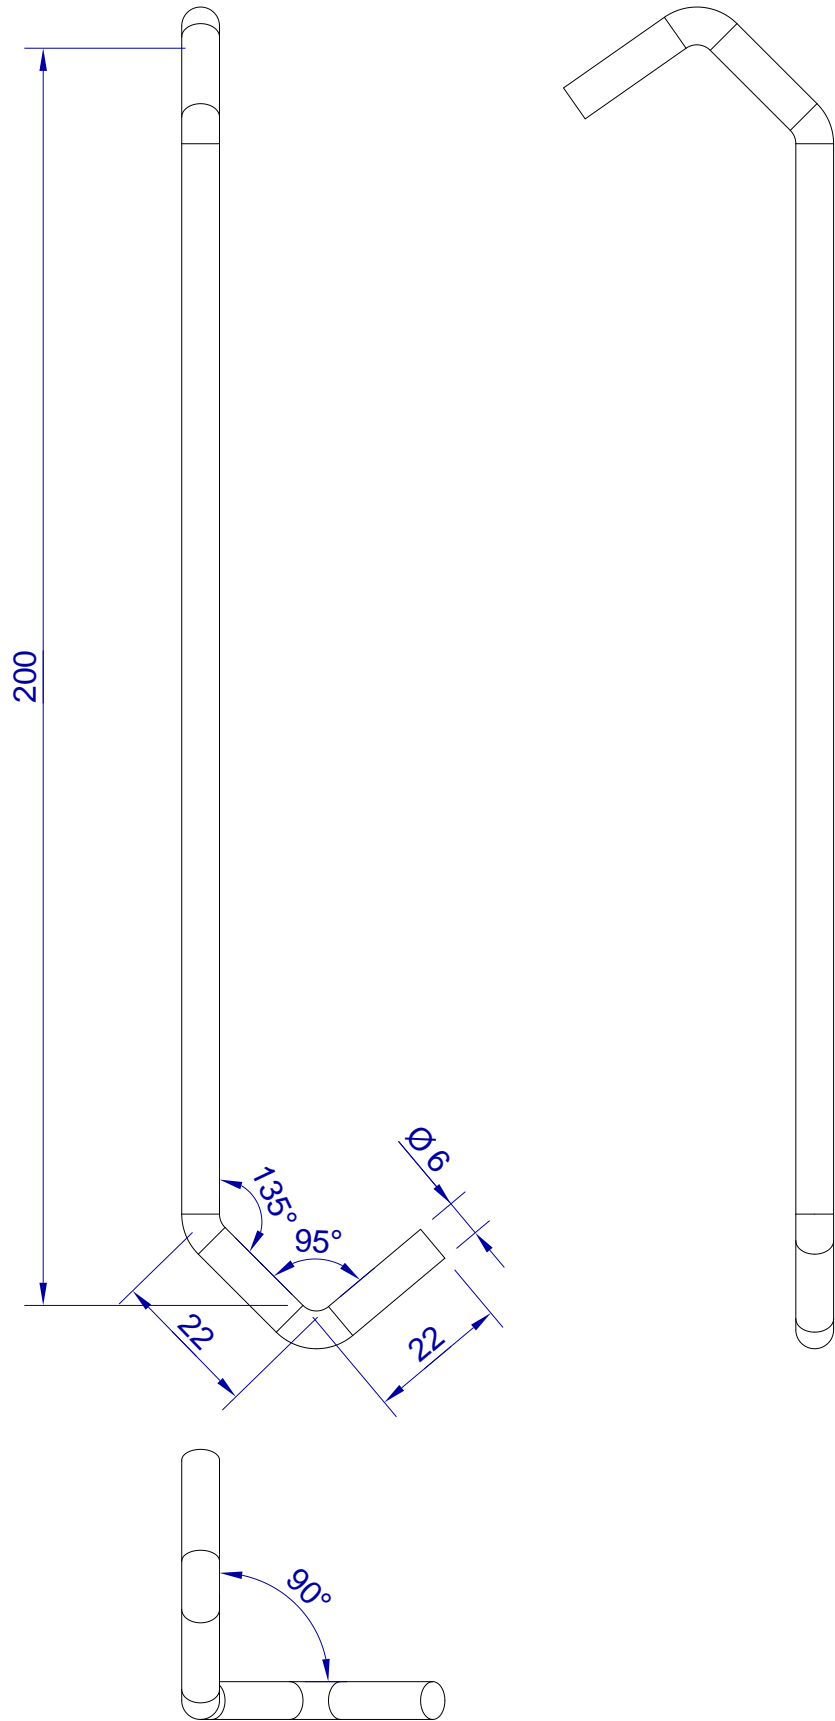

This drawing is HangOn AB property. It can't be reproduced or communicated without our written agreement

hang[®]
On

Product no.
200X6,0 90DVX2
Description
Hook, stock item