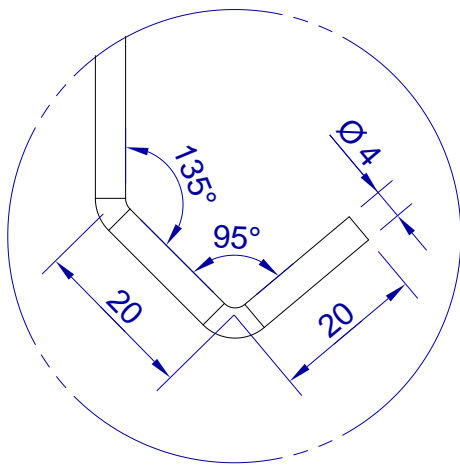

This drawing is HangOn AB property. It can't be reproduced or communicated without our written agreement

500

hang<sup>®</sup>  
On

Product no.  
500X4,0 90DVX2  
Description  
Hook, stock item