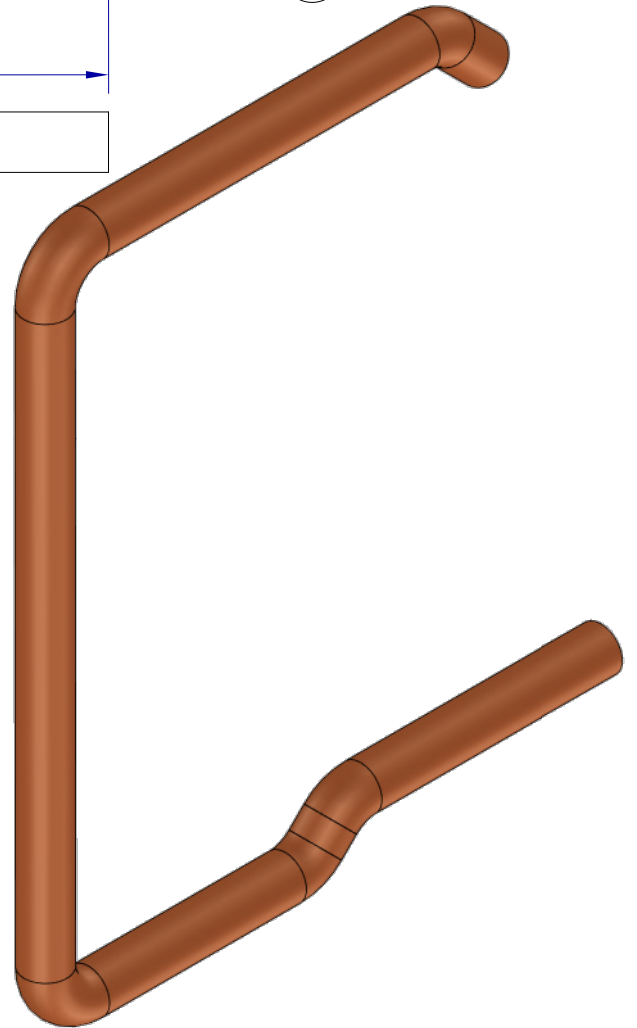

This drawing is HangOn AB property. It can't be reproduced or communicated without our written agreement

hang[®]
On

Product no.
HPY A 100x8,0
Description
C-hook