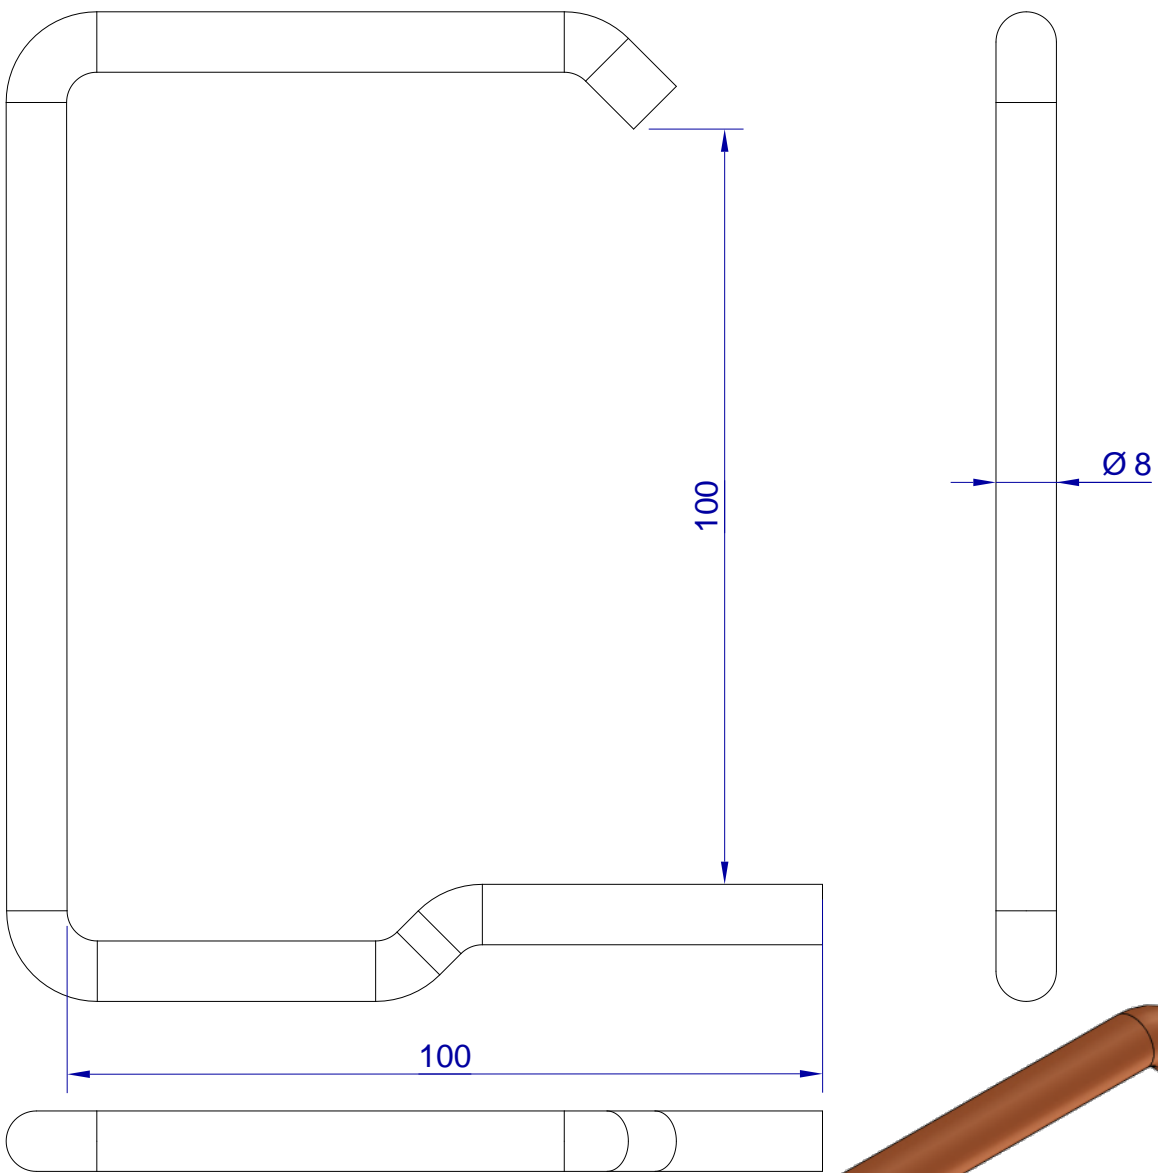

This drawing is HangOn AB property. It can't be reproduced or communicated without our written agreement

hang[®]
On

Product no.
HPY A 100x8,0
Description
C-hook