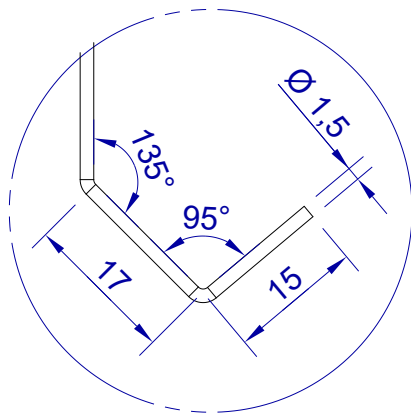

This drawing is HangOn AB property. It can't be reproduced or communicated without our written agreement

Product no.	500X1,5 PDVX2
Description	Hook, stock item